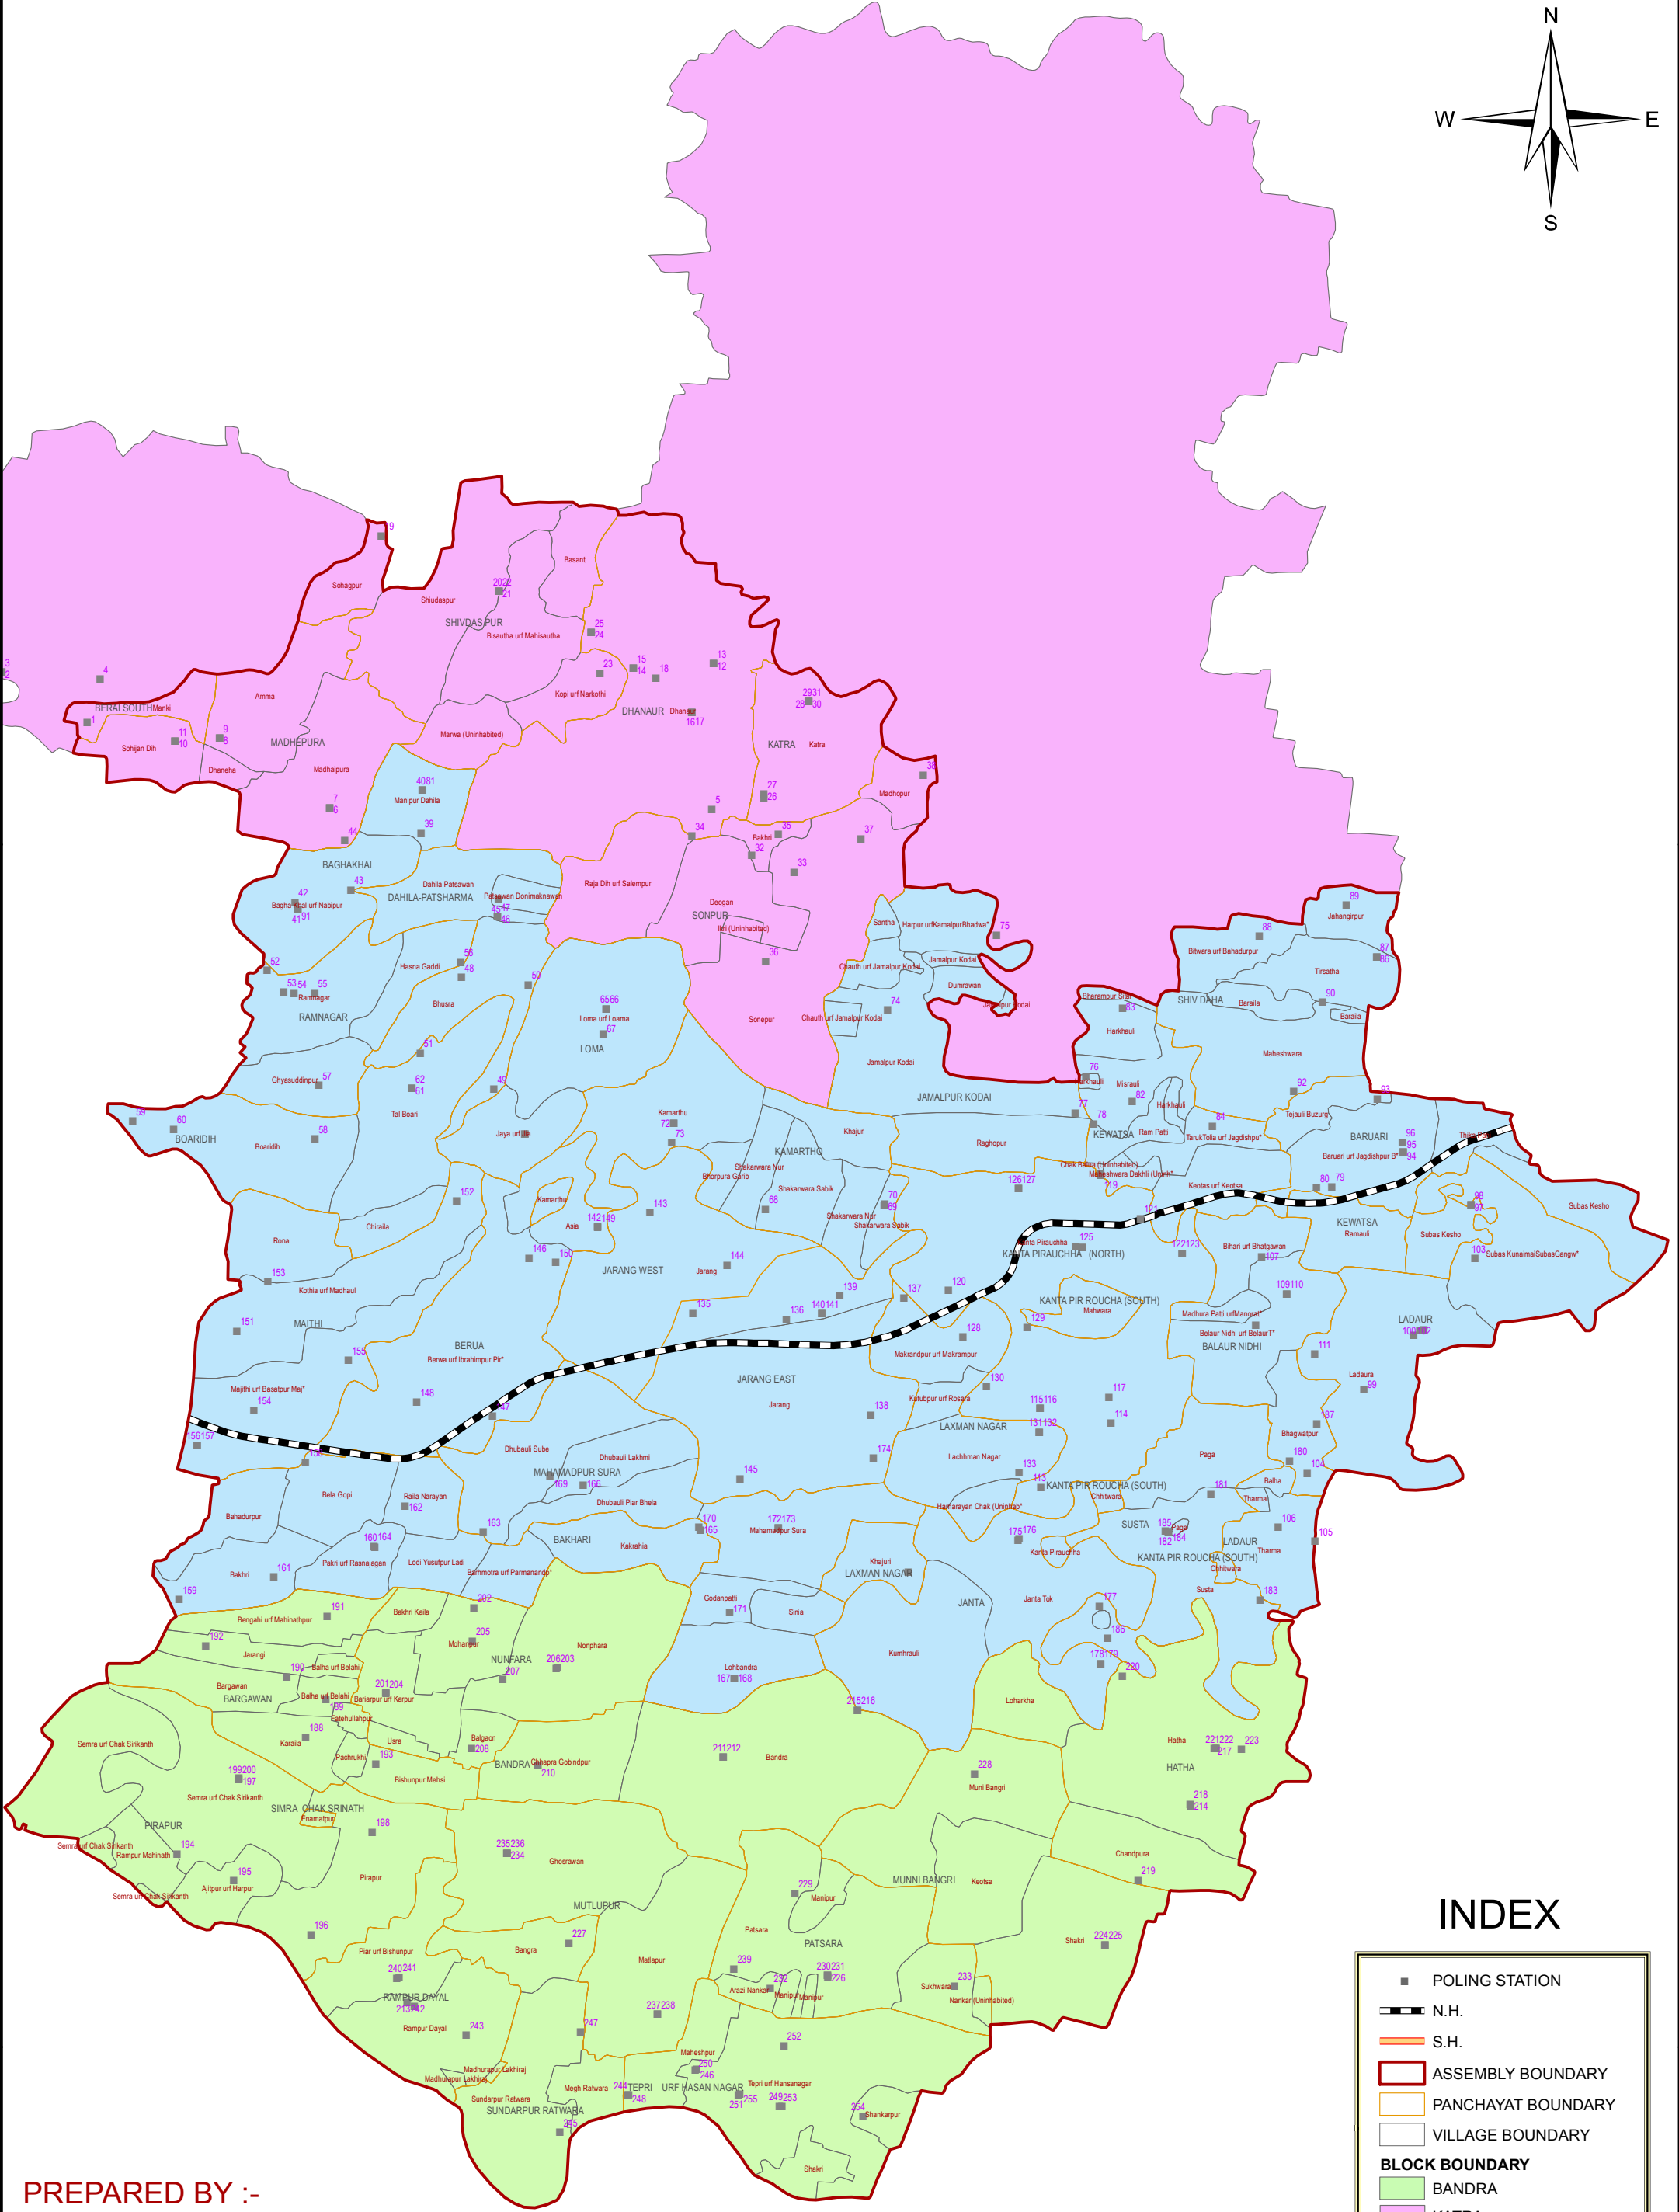

GAIGHAT (088) ASSEMBLY CONSTITUENCY, DIST. MUZAFFARPUR, BIHAR

INDEX

■	POLING STATION
— — —	N.H.
— — —	S.H.
▭	ASSEMBLY BOUNDARY
▭	PANCHAYAT BOUNDARY
▭	VILLAGE BOUNDARY
BLOCK BOUNDARY	
▭	BANDRA
▭	KATRA
▭	GAIGHAT
— — —	RAILWAYLINE

PREPARED BY :-

R.F. : 1:95,000