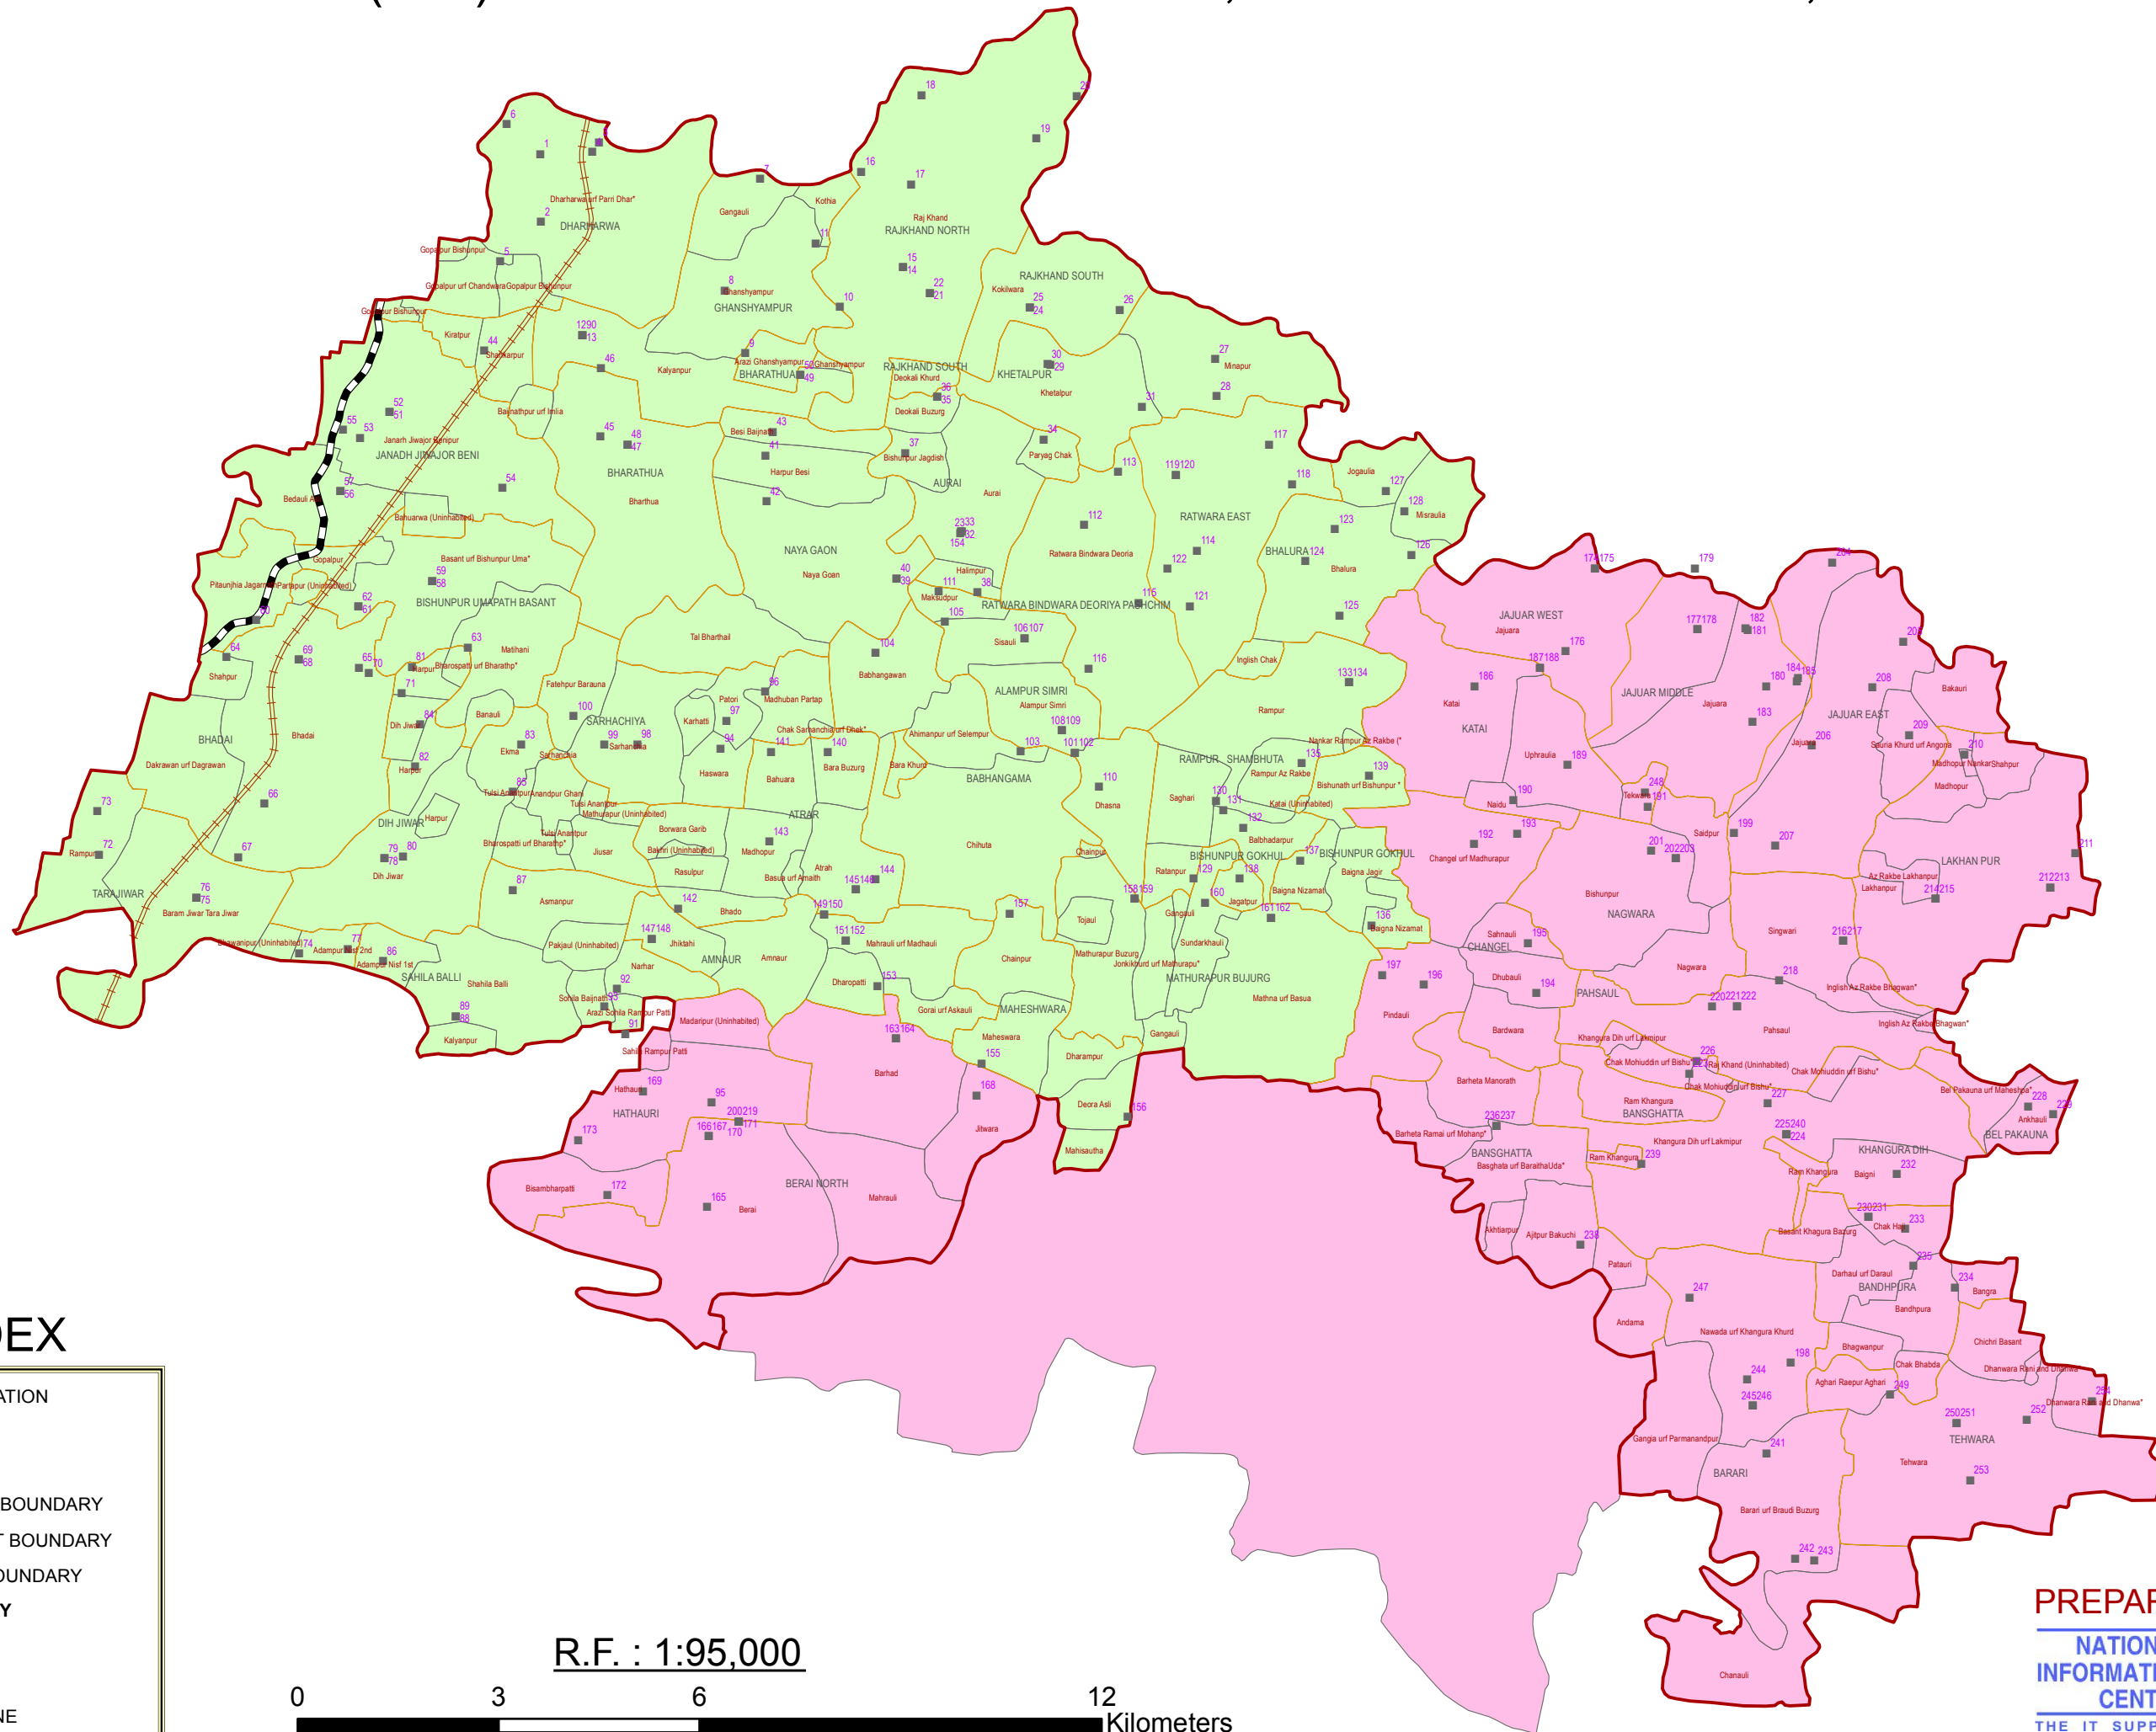

AURAI (089) ASSEMBLY CONSTITUENCY, DIST. MUZAFFARPUR, BIHAR

INDEX

- POLING STATION
- N.H.
- S.H.
- ▭ ASSEMBLY BOUNDARY
- ▭ PANCHAYAT BOUNDARY
- ▭ VILLAGE BOUNDARY
- BLOCK BOUNDARY**
- AURAI
- KATRA
- RAILWAYLINE

R.F. : 1:95,000

PREPARED BY :-