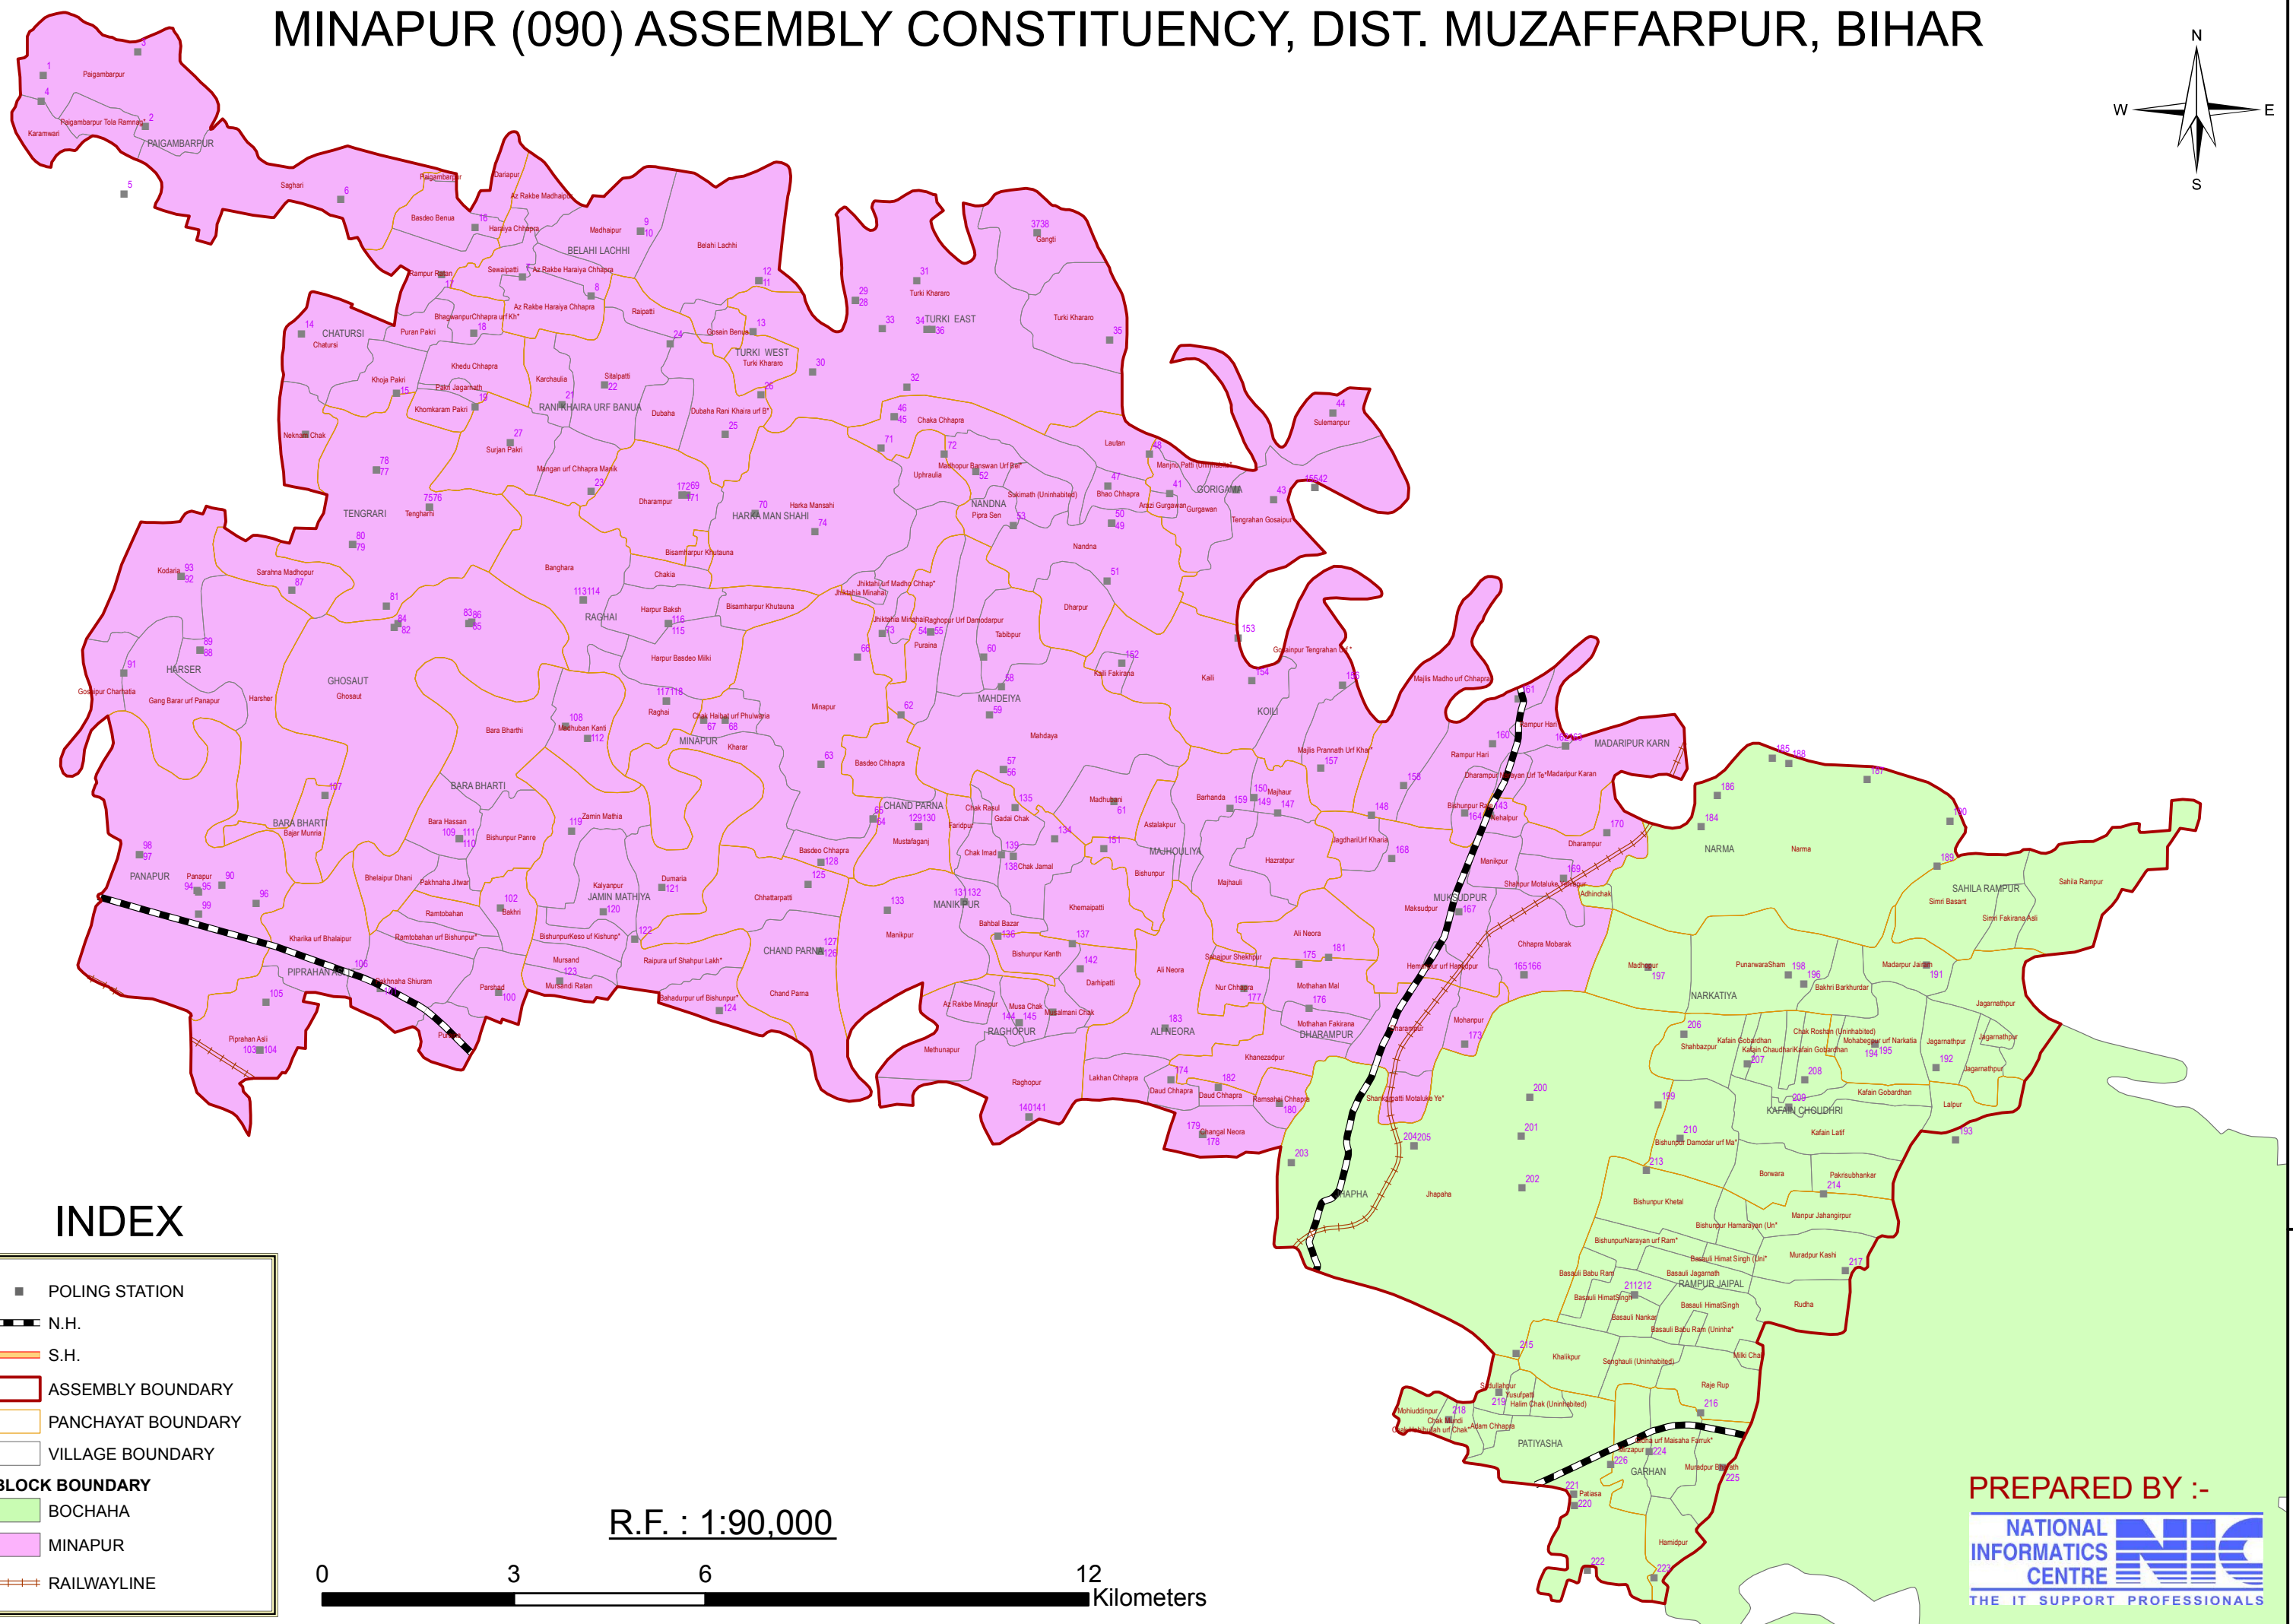

# MINAPUR (090) ASSEMBLY CONSTITUENCY, DIST. MUZAFFARPUR, BIHAR

## INDEX

- POLING STATION
- N.H.
- S.H.
- ▭ ASSEMBLY BOUNDARY
- ▭ PANCHAYAT BOUNDARY
- ▭ VILLAGE BOUNDARY
- BLOCK BOUNDARY**
- ▭ BOCHAHA
- ▭ MINAPUR
- RAILWAYLINE

R.F. : 1:90,000

PREPARED BY :-  
**NATIONAL INFORMATICS CENTRE**  
THE IT SUPPORT PROFESSIONALS