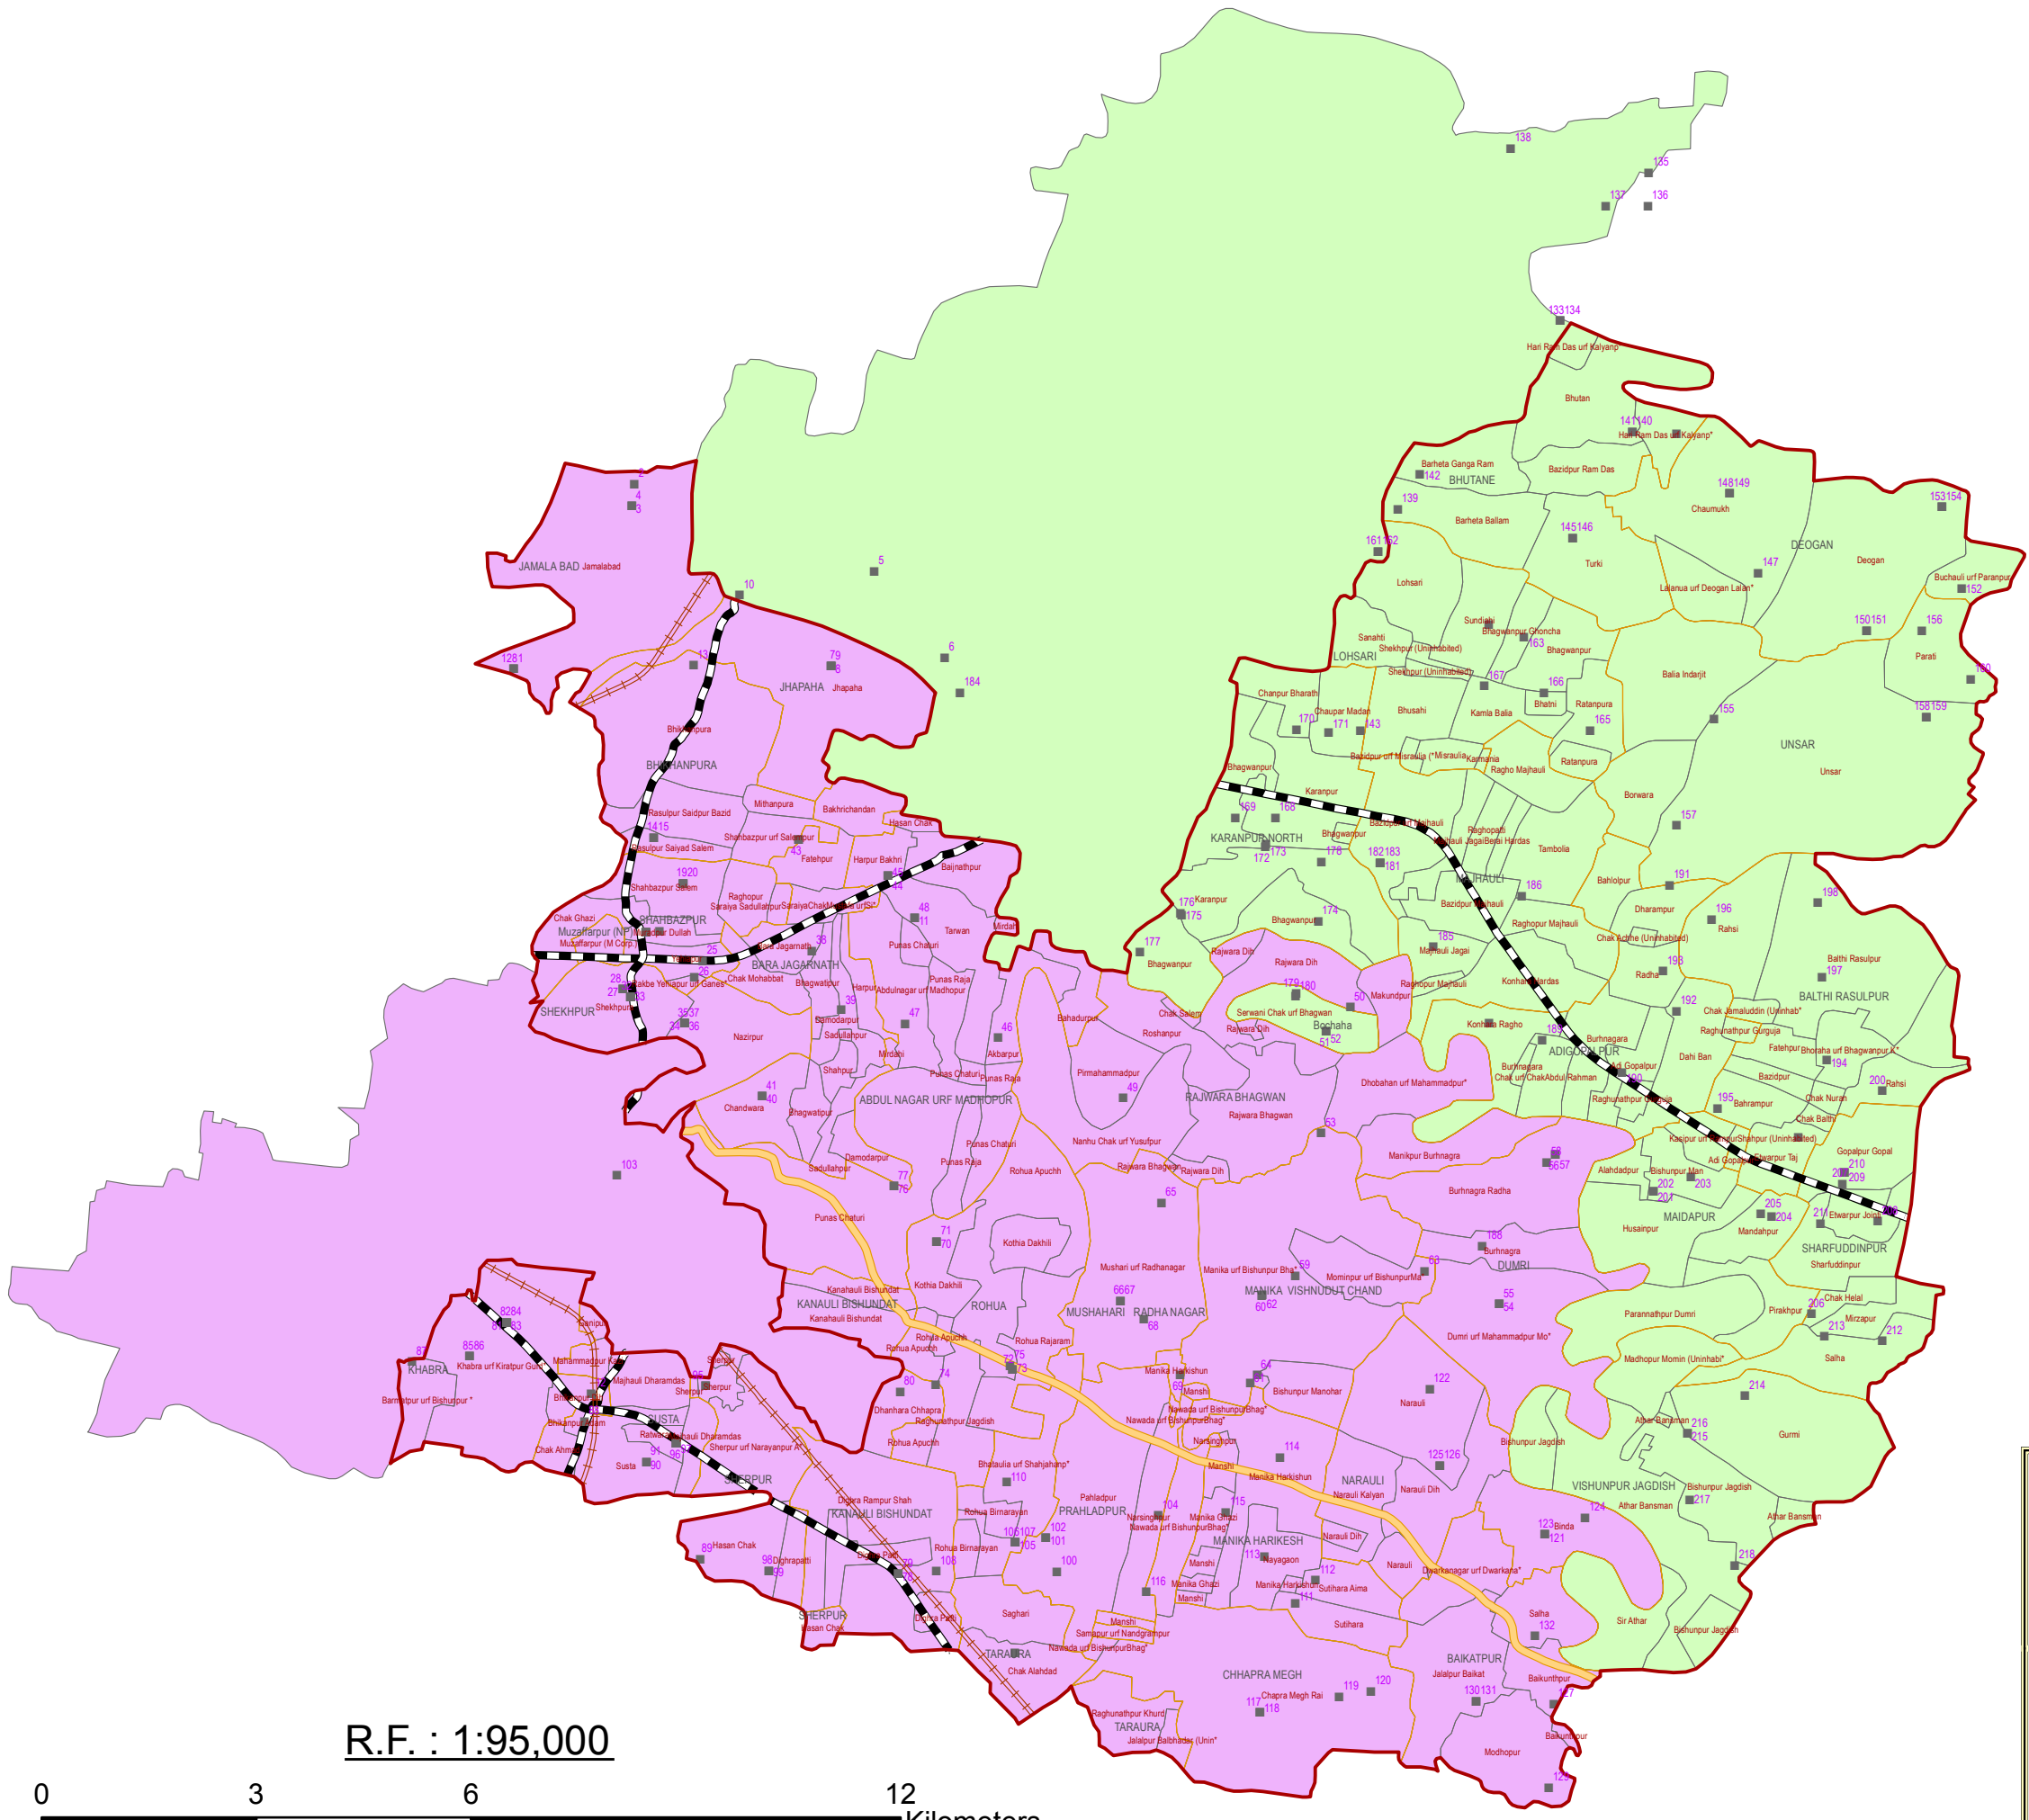

BOCHAHA_SC (091) ASSEMBLY CONSTITUENCY, DIST. MUZAFFARPUR, BIHAR

INDEX

- POLING STATION
- N.H.
- S.H.
- ▭ ASSEMBLY BOUNDARY
- ▭ PANCHAYAT BOUNDARY
- ▭ VILLAGE BOUNDARY
- BLOCK BOUNDARY**
- ▭ BOCHAHA
- ▭ MUSHAHRI
- RAILWAYLINE