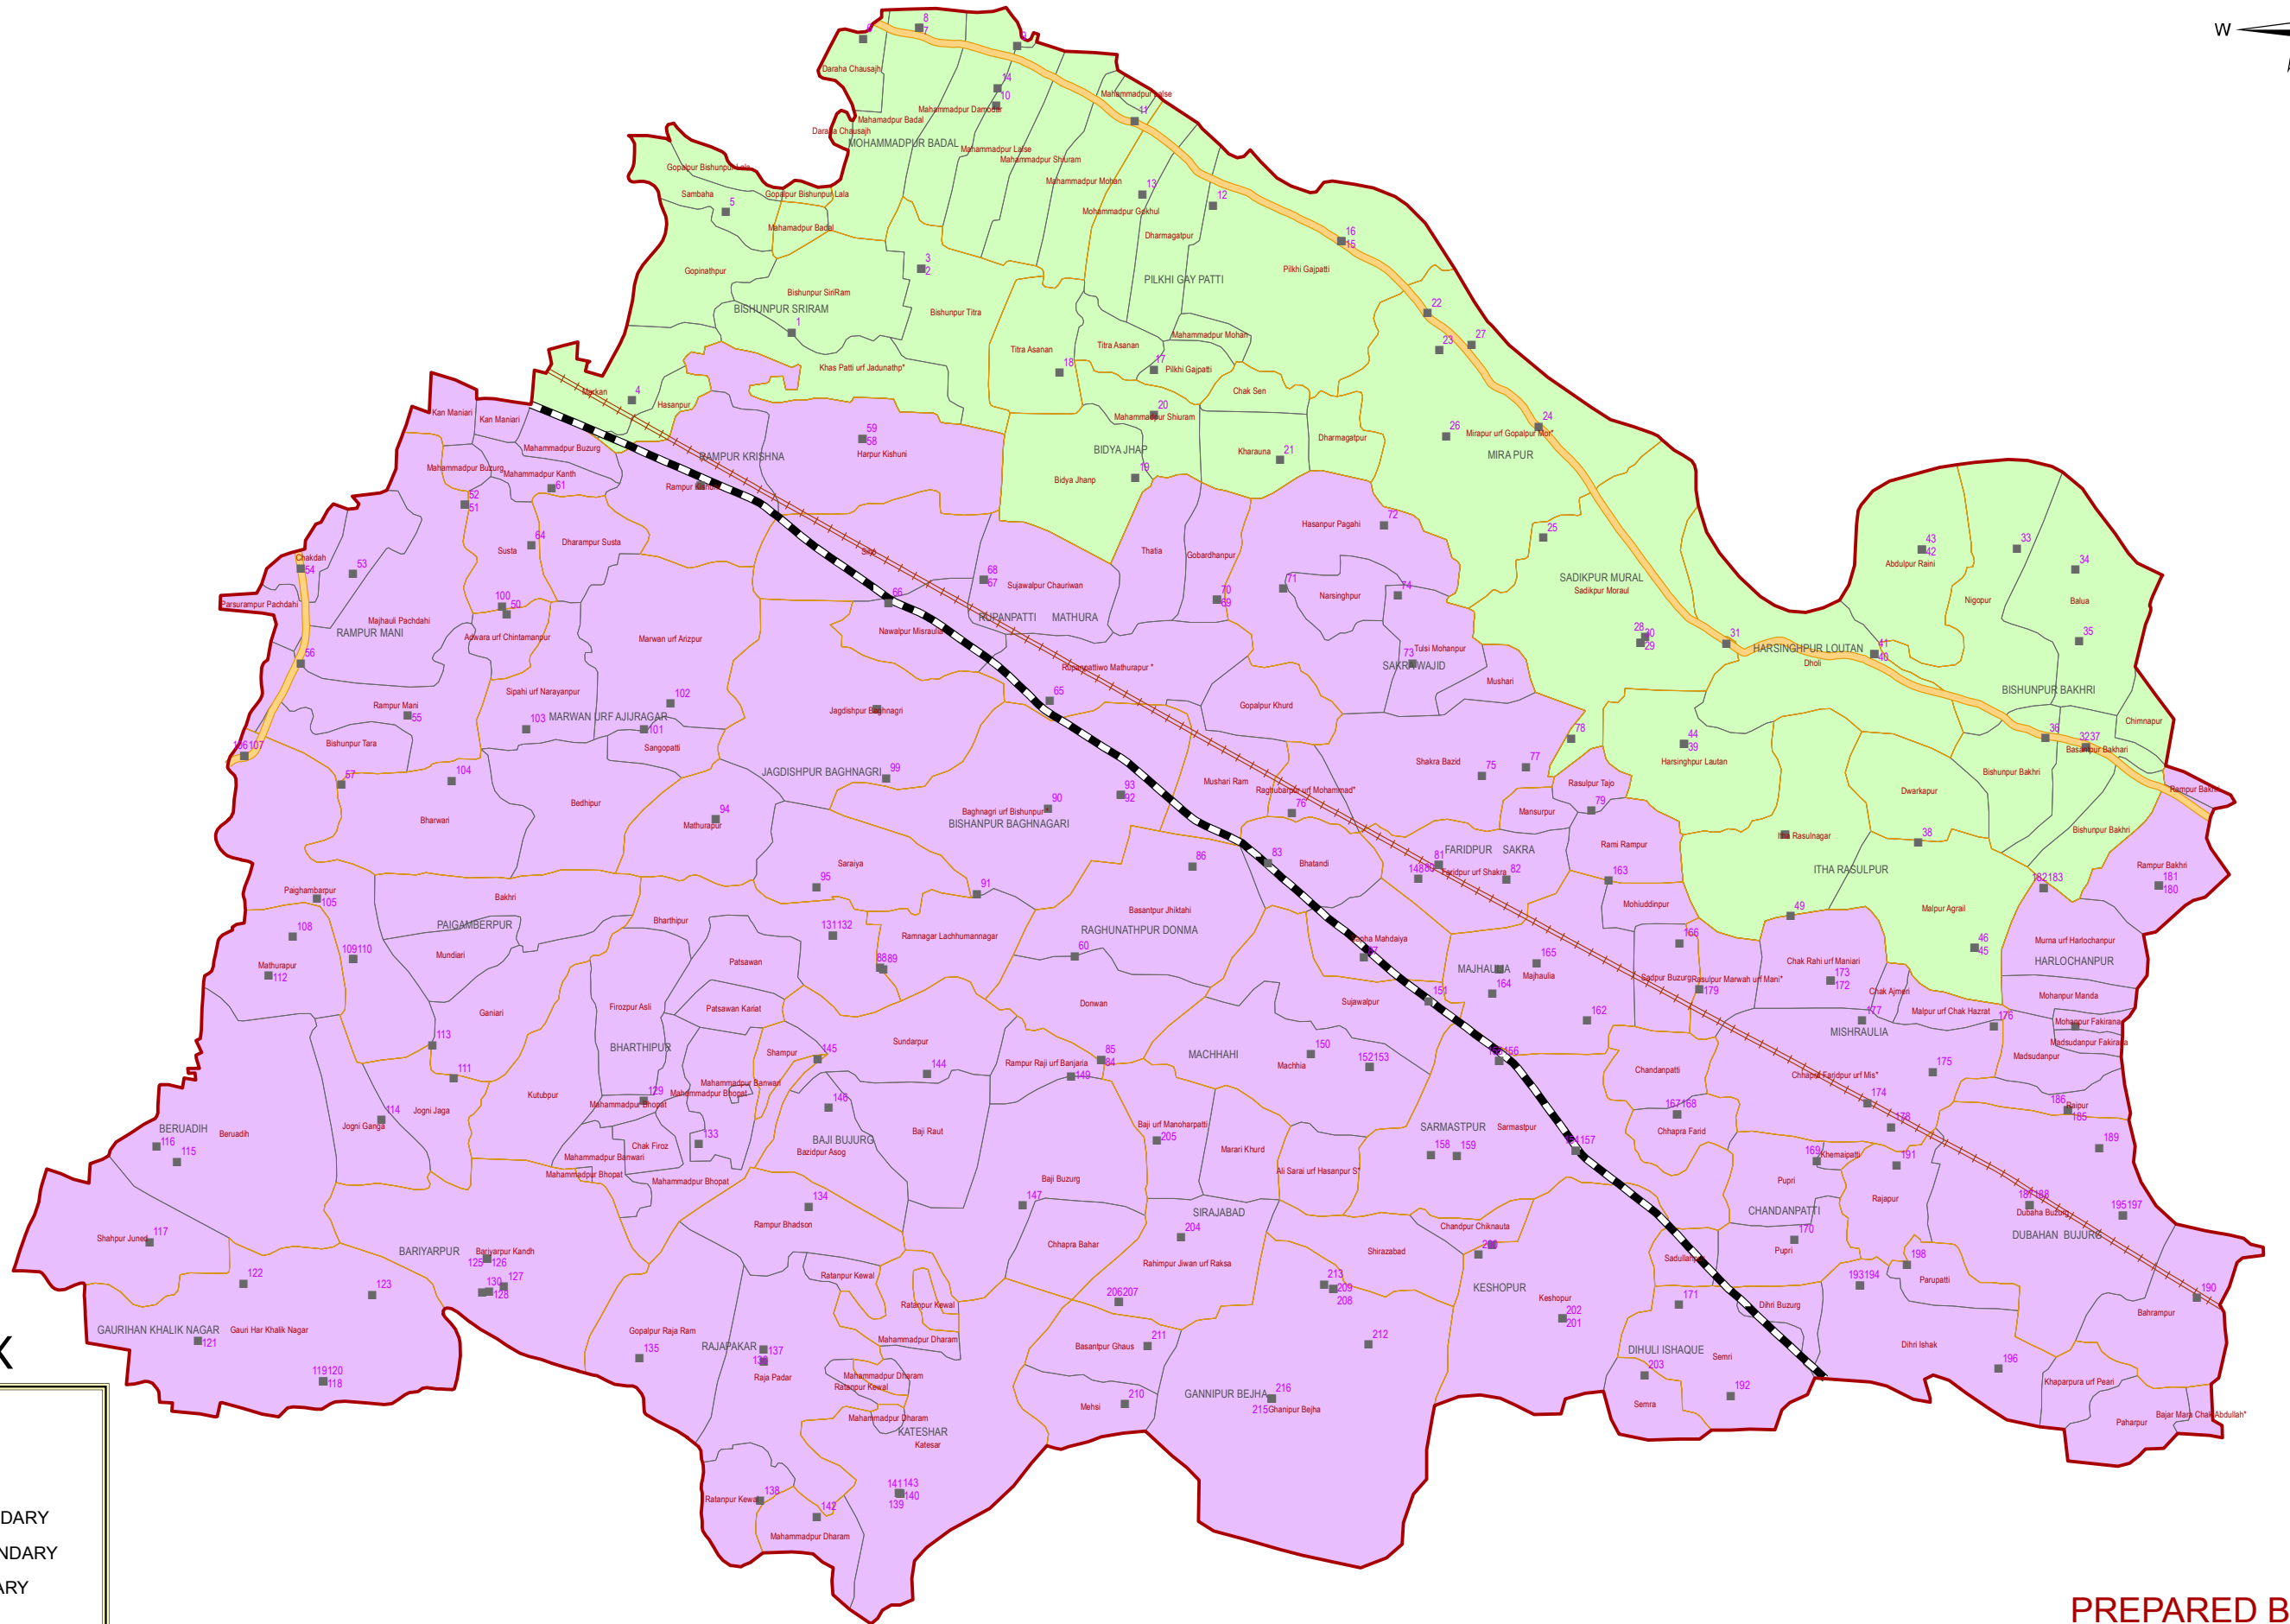

# SAKRA\_SC (092) ASSEMBLY CONSTITUENCY, DIST. MUZAFFARPUR, BIHAR

## INDEX

- POLING STATION
- N.H.
- S.H.
- ▭ ASSEMBLY BOUNDARY
- ▭ PANCHAYAT BOUNDARY
- ▭ VILLAGE BOUNDARY
- BLOCK BOUNDARY**
- ▭ DHOLI (MORAU)
- ▭ SAKRA
- RAILWAYLINE

R.F. : 1:95,000

PREPARED BY :-

26°13'0"N

26°13'0"N

85°28'30"E

85°39'0"E