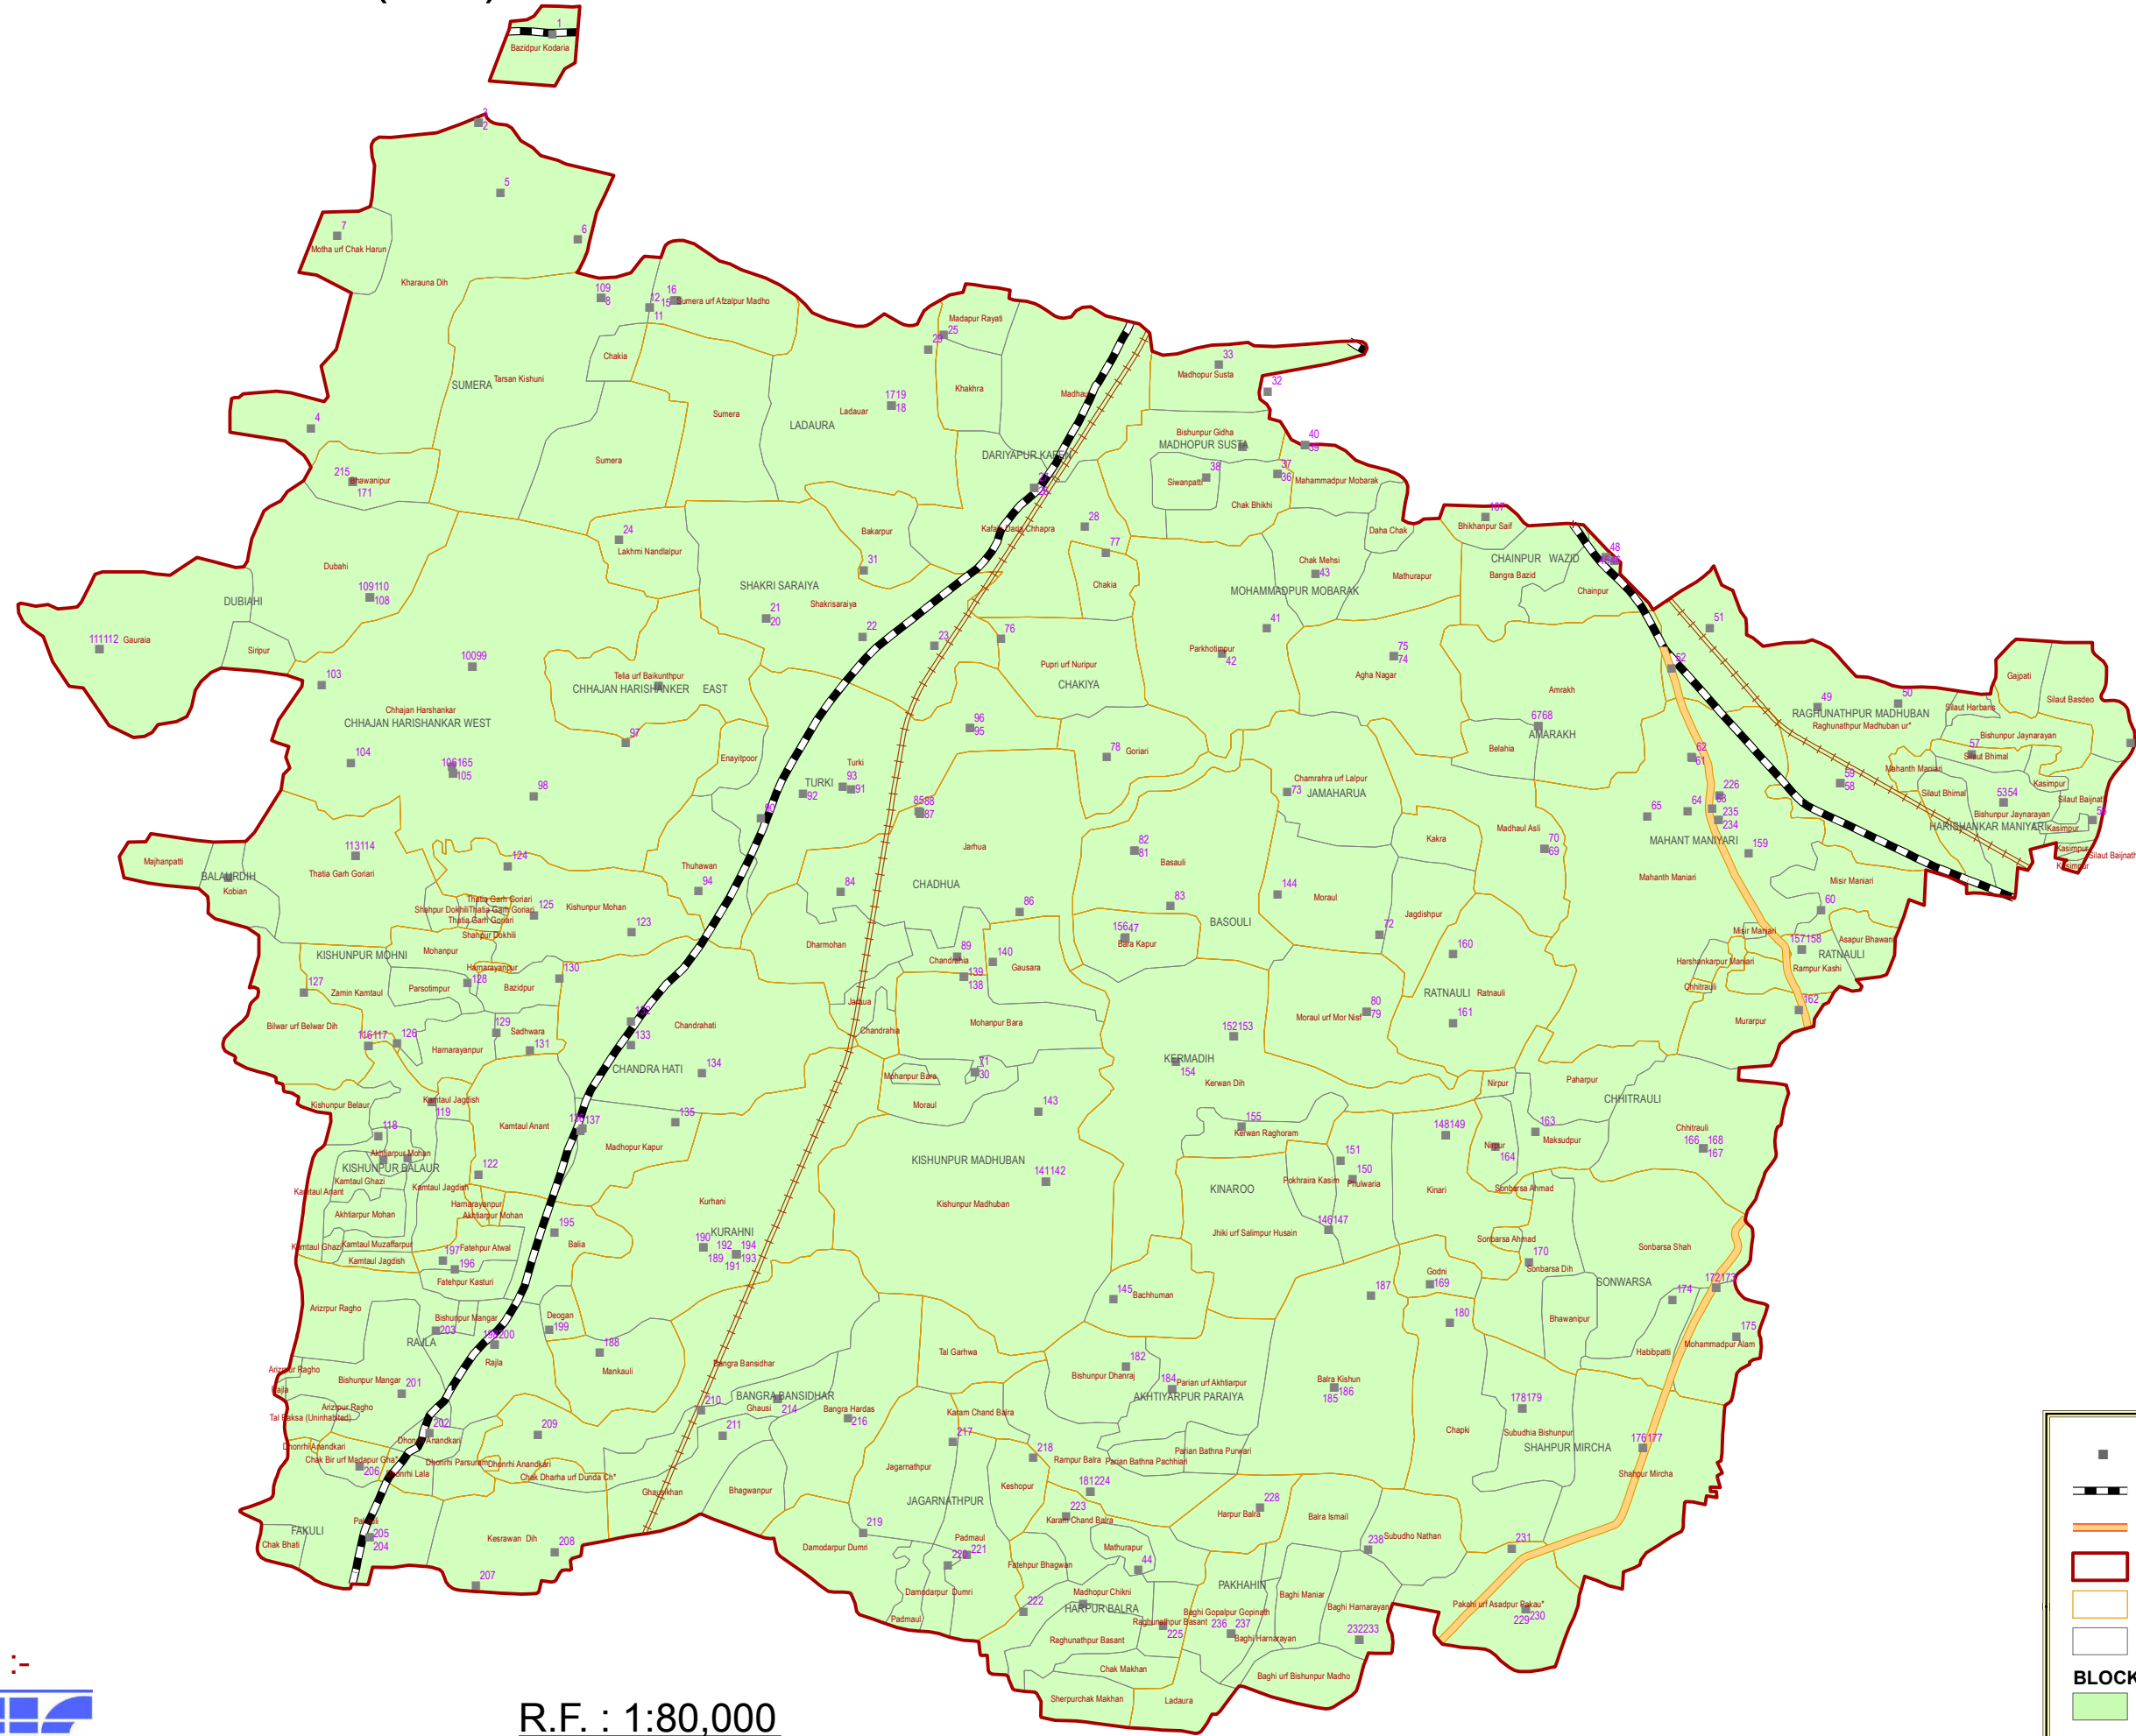

# KURHANI (093) ASSEMBLY CONSTITUENCY, DIST. MUZAFFARPUR, BIHAR

## INDEX

- POLING STATION
- N.H.
- S.H.
- ▭ ASSEMBLY BOUNDARY
- ▭ PANCHAYAT BOUNDARY
- ▭ VILLAGE BOUNDARY
- BLOCK BOUNDARY**
- ▭ KURHANI
- RAILWAYLINE

PREPARED BY :-  
**NATIONAL INFORMATICS CENTRE NIC**  
 THE IT SUPPORT PROFESSIONALS