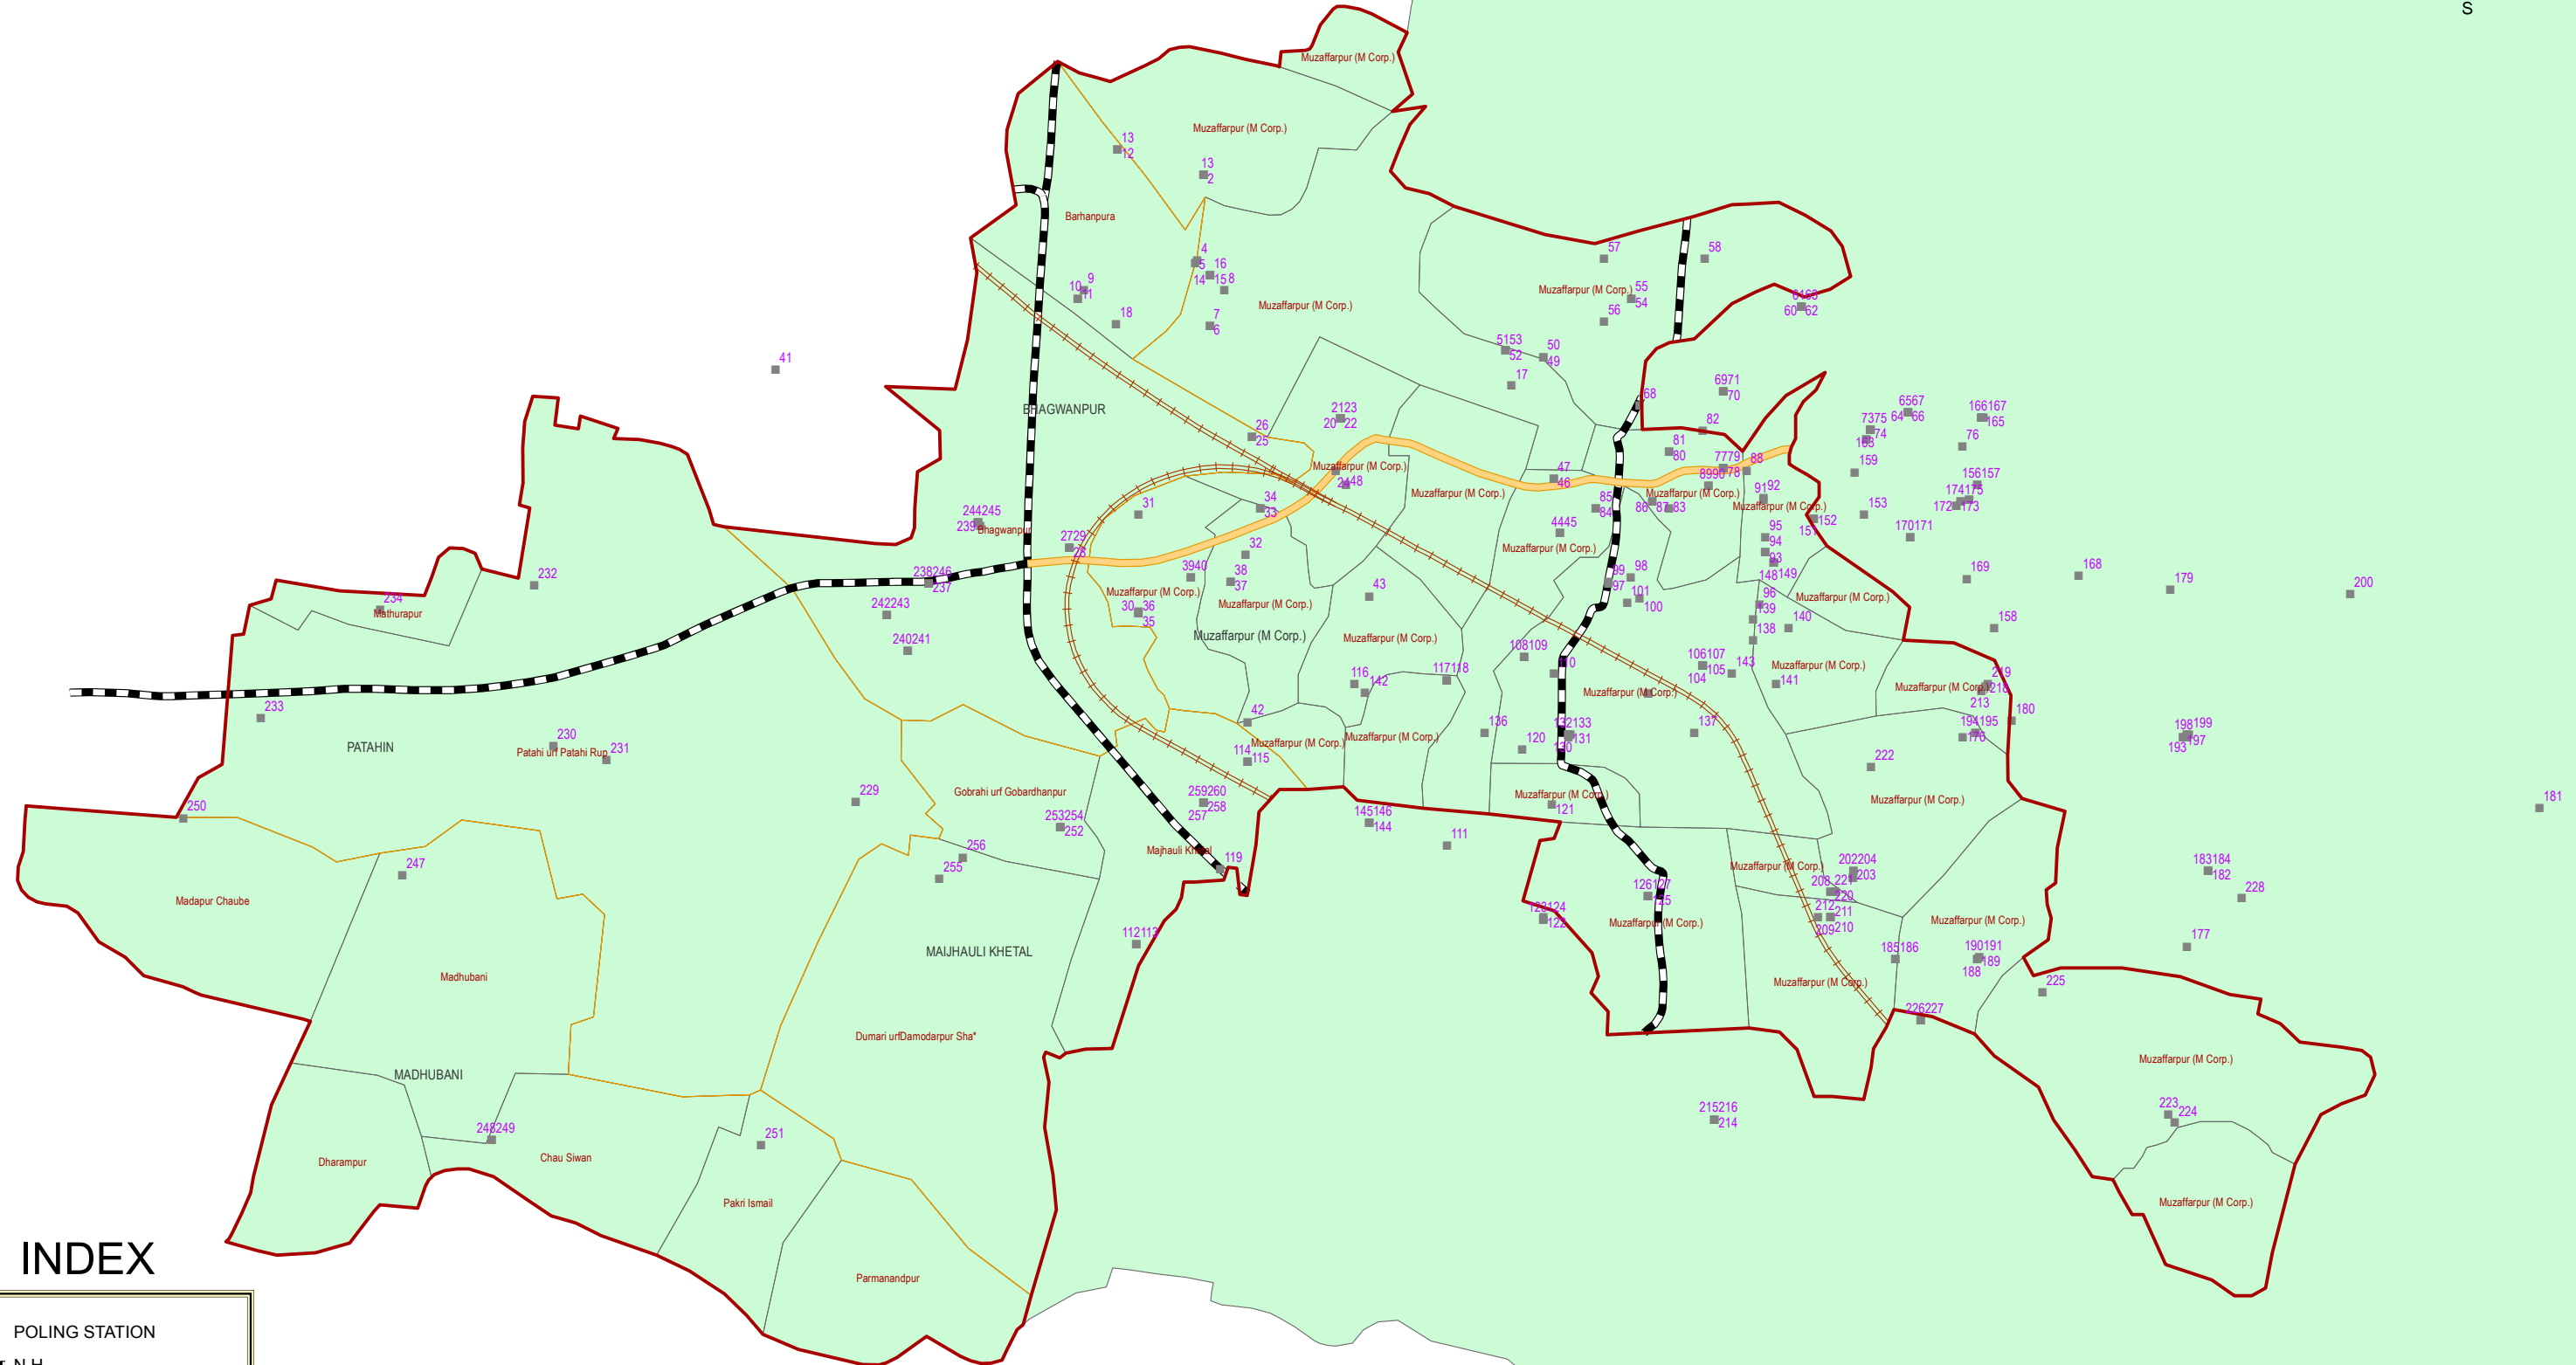

# MUZAFFARPUR (094) ASSEMBLY CONSTITUENCY, DIST. MUZAFFARPUR, BIHAR

## INDEX

- POLING STATION
- ▬ N.H.
- ▬ S.H.
- ▬ ASSEMBLY BOUNDARY
- ▬ PANCHAYAT BOUNDARY
- ▬ VILLAGE BOUNDARY
- BLOCK BOUNDARY**
- MUSAHARI
- ▬ RAILWAYLINE

R.F. : 1:35,000

PREPARED BY :-