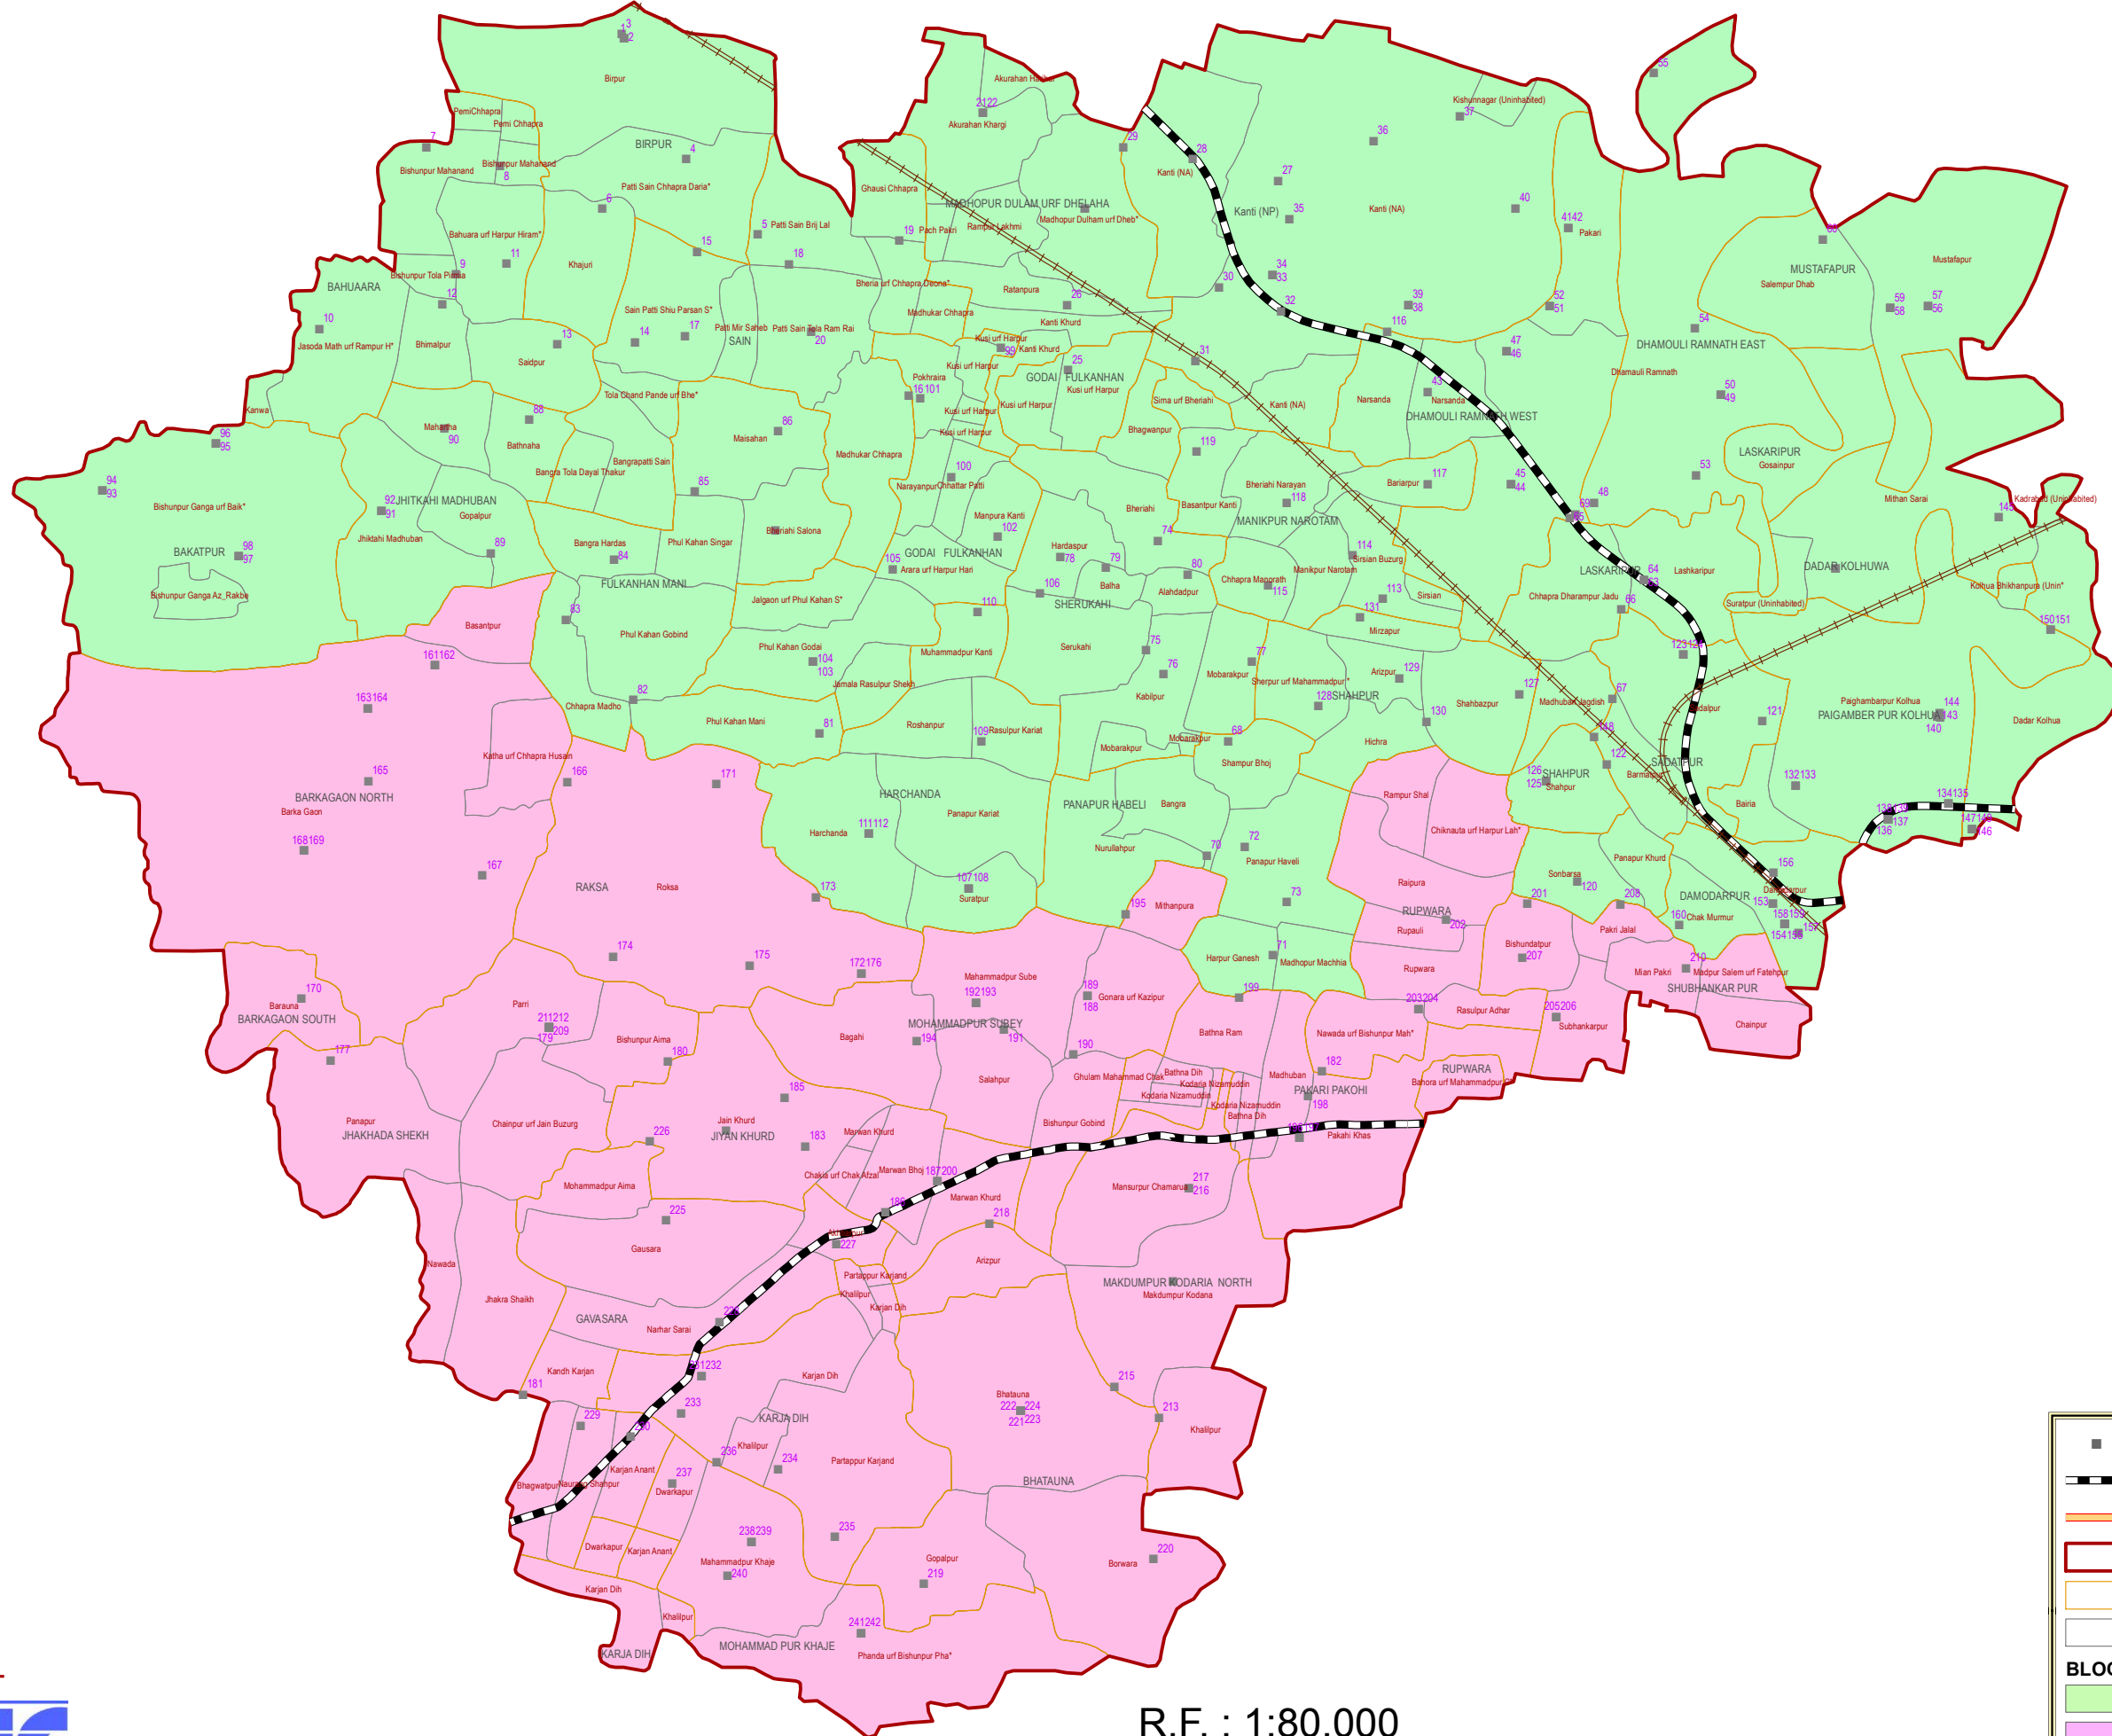

KANTI (095) ASSEMBLY CONSTITUENCY, DIST. MUZAFFARPUR, BIHAR

INDEX

- POLING STATION
- N.H.
- S.H.
- ▭ ASSEMBLY BOUNDARY
- ▭ PANCHAYAT BOUNDARY
- ▭ VILLAGE BOUNDARY
- BLOCK BOUNDARY**
- ▭ KANTI
- ▭ MARWAN
- RAILWAYLINE

PREPARED BY :-

R.F.: 1:80,000