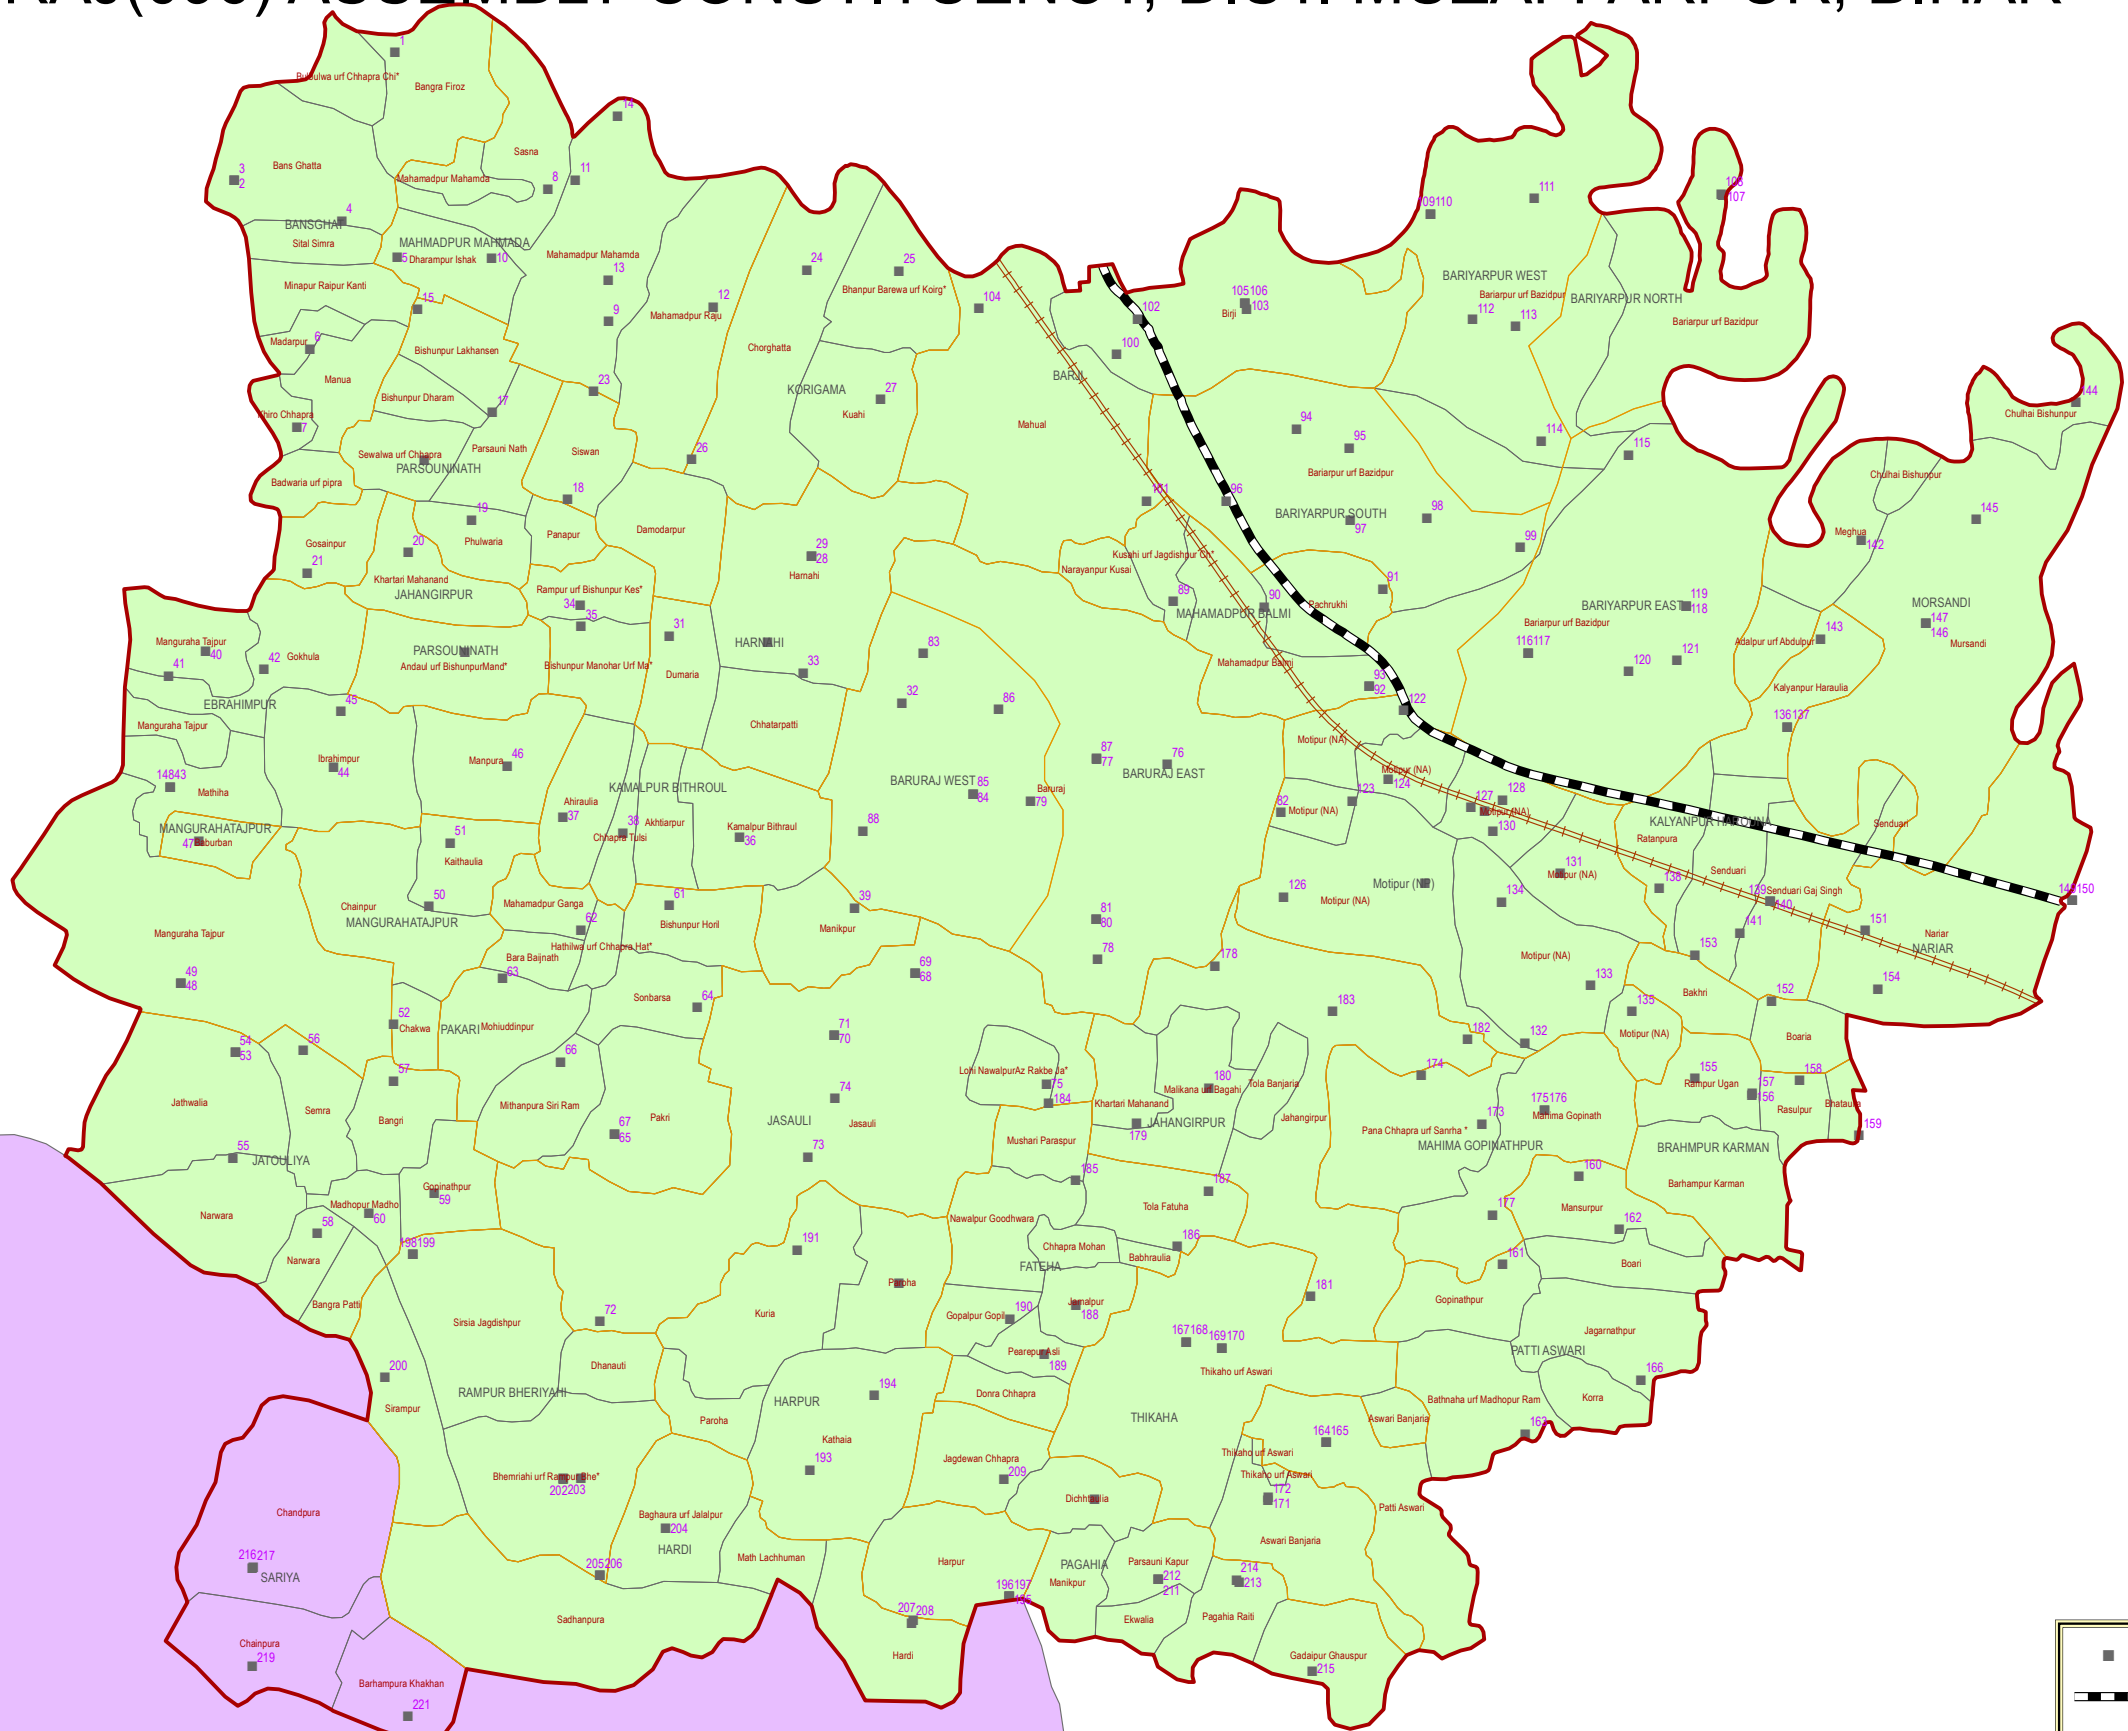

# BARURAJ(096) ASSEMBLY CONSTITUENCY, DIST. MUZAFFARPUR, BIHAR

## INDEX

- POLING STATION
- ▬ N.H.
- ▬ S.H.
- ▬ ASSEMBLY BOUNDARY
- ▬ PANCHAYAT BOUNDARY
- ▬ VILLAGE BOUNDARY
- BLOCK BOUNDARY**
- BARURAJ (MOTIPUR)
- PAROO
- ▬ RAILWAYLINE

R.F. : 1:90,000

PREPARED BY :-  
**NATIONAL INFORMATICS CENTRE NIC**  
 THE IT SUPPORT PROFESSIONALS