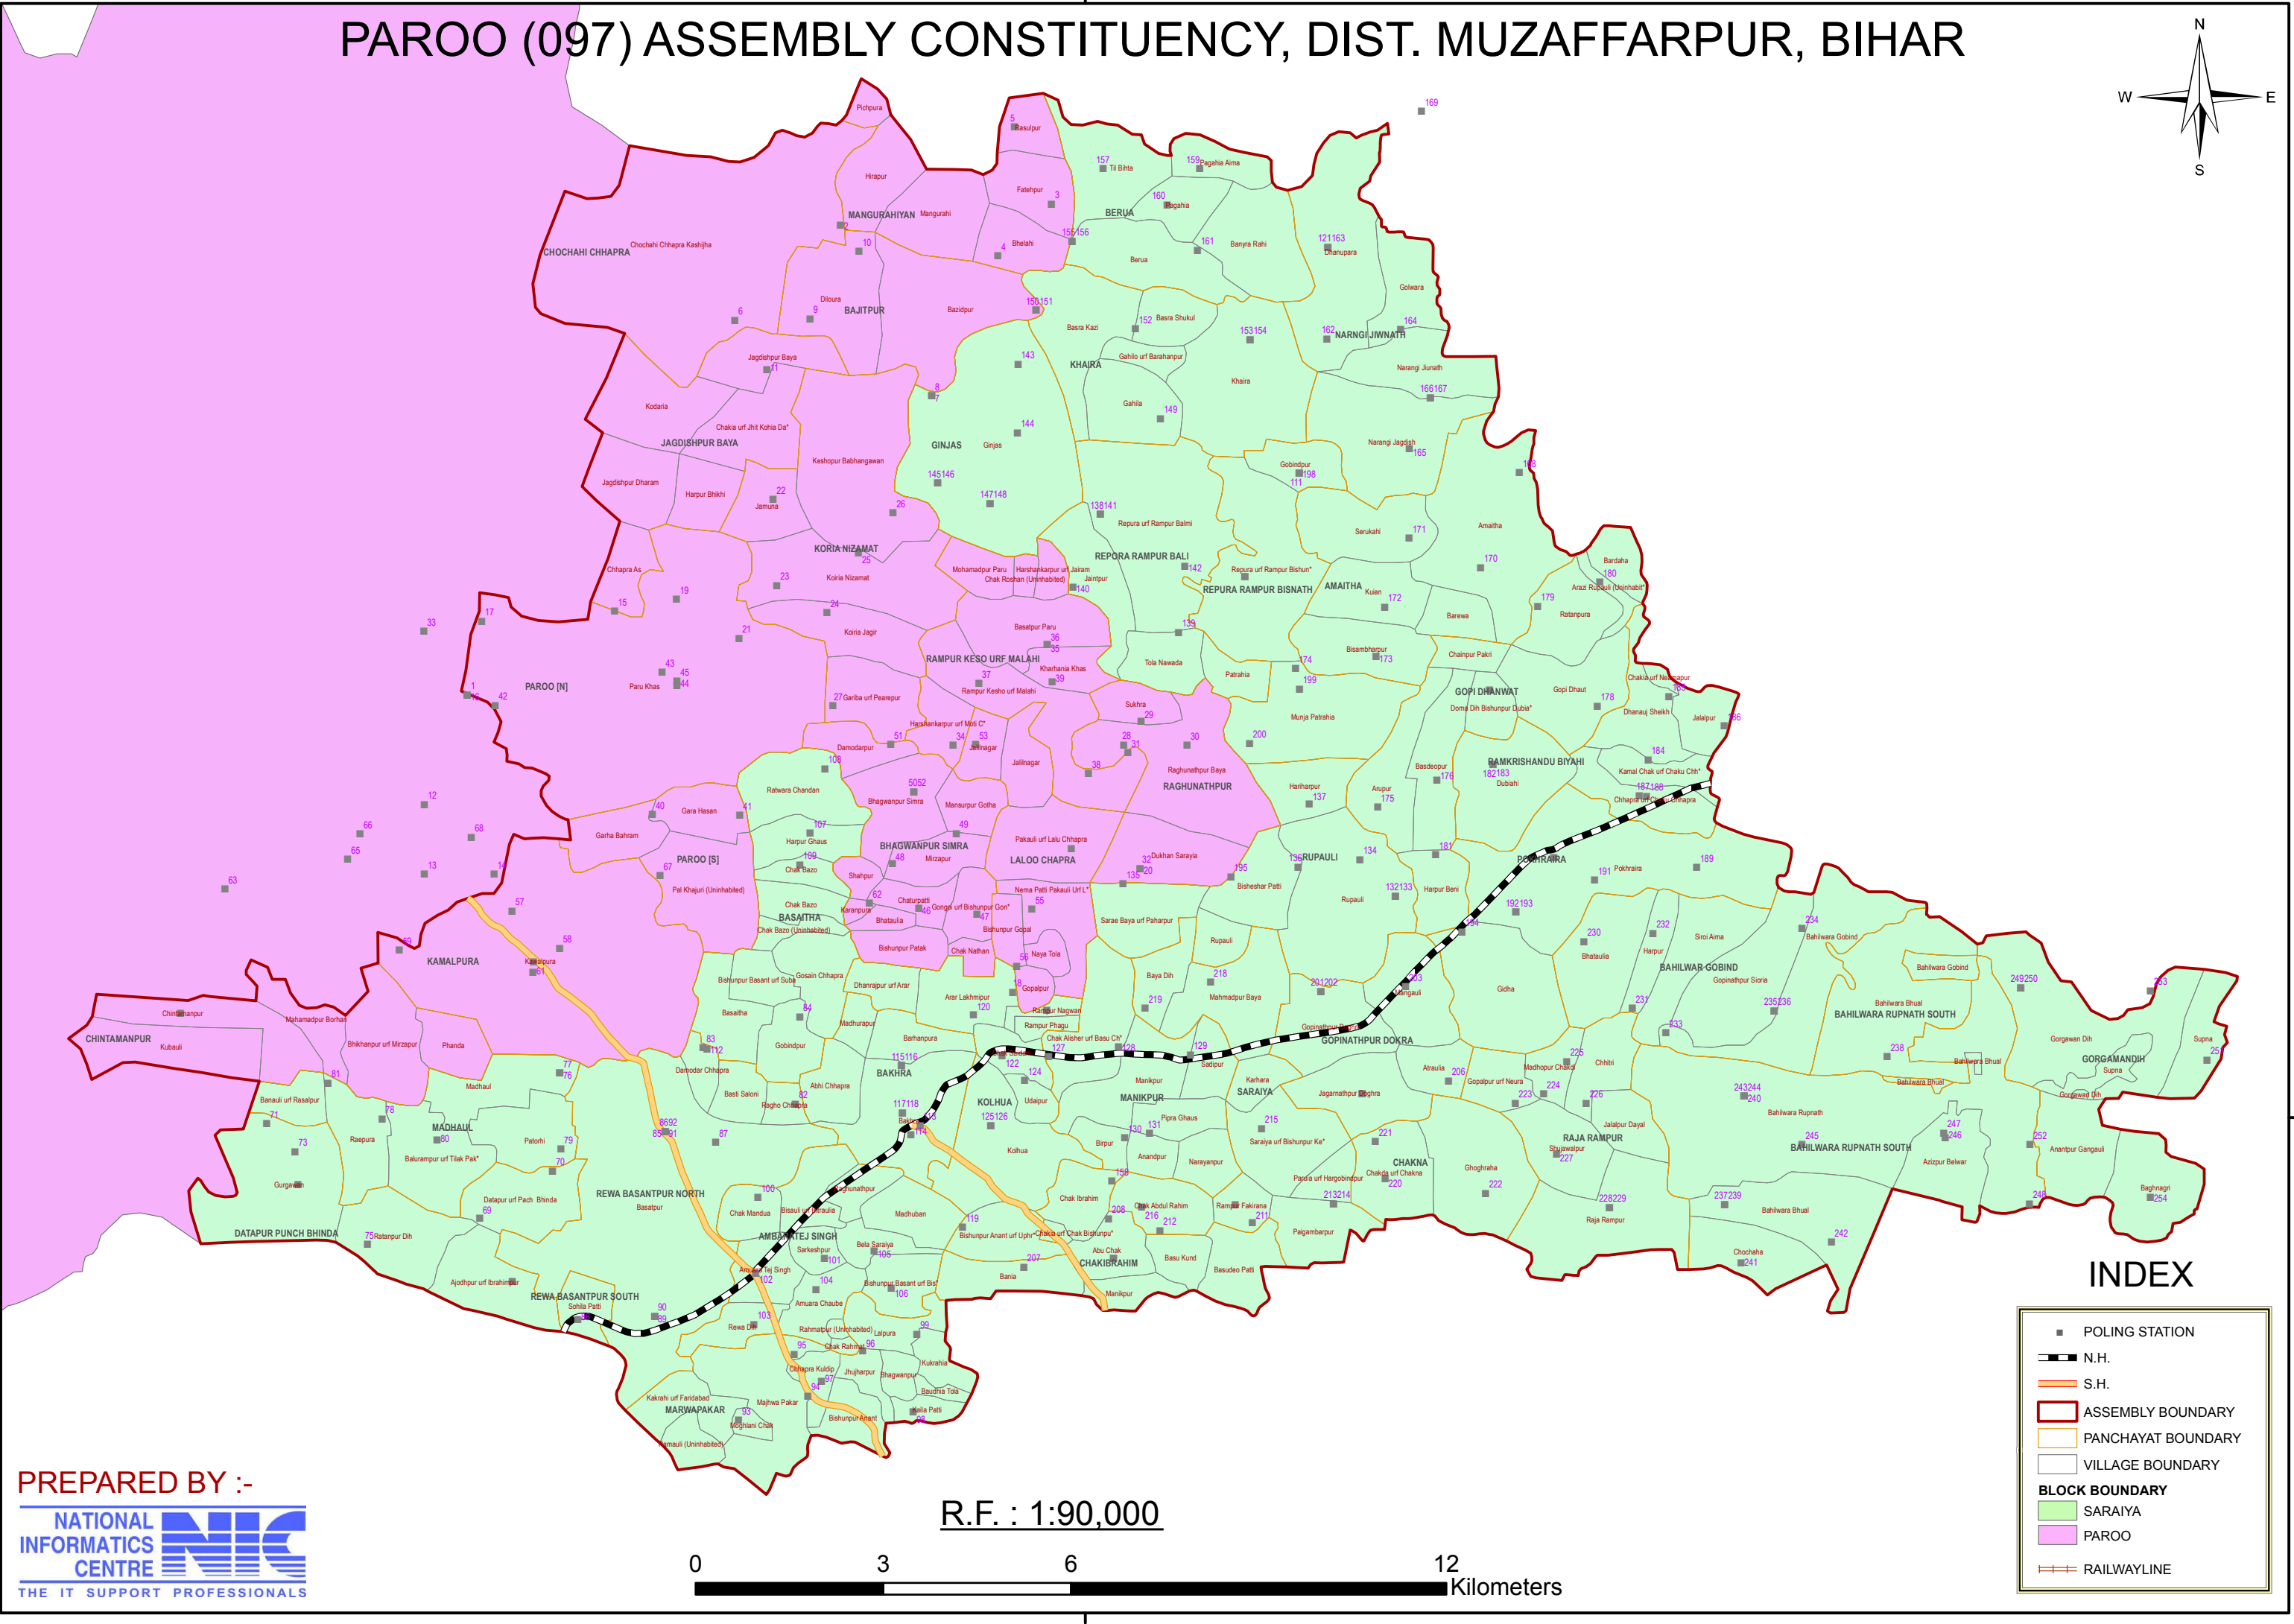

PAROO (097) ASSEMBLY CONSTITUENCY, DIST. MUZAFFARPUR, BIHAR

INDEX

- POLING STATION
- N.H.
- S.H.
- ▭ ASSEMBLY BOUNDARY
- ▭ PANCHAYAT BOUNDARY
- ▭ VILLAGE BOUNDARY
- BLOCK BOUNDARY**
- SARAIYA
- PAROO
- RAILWAYLINE