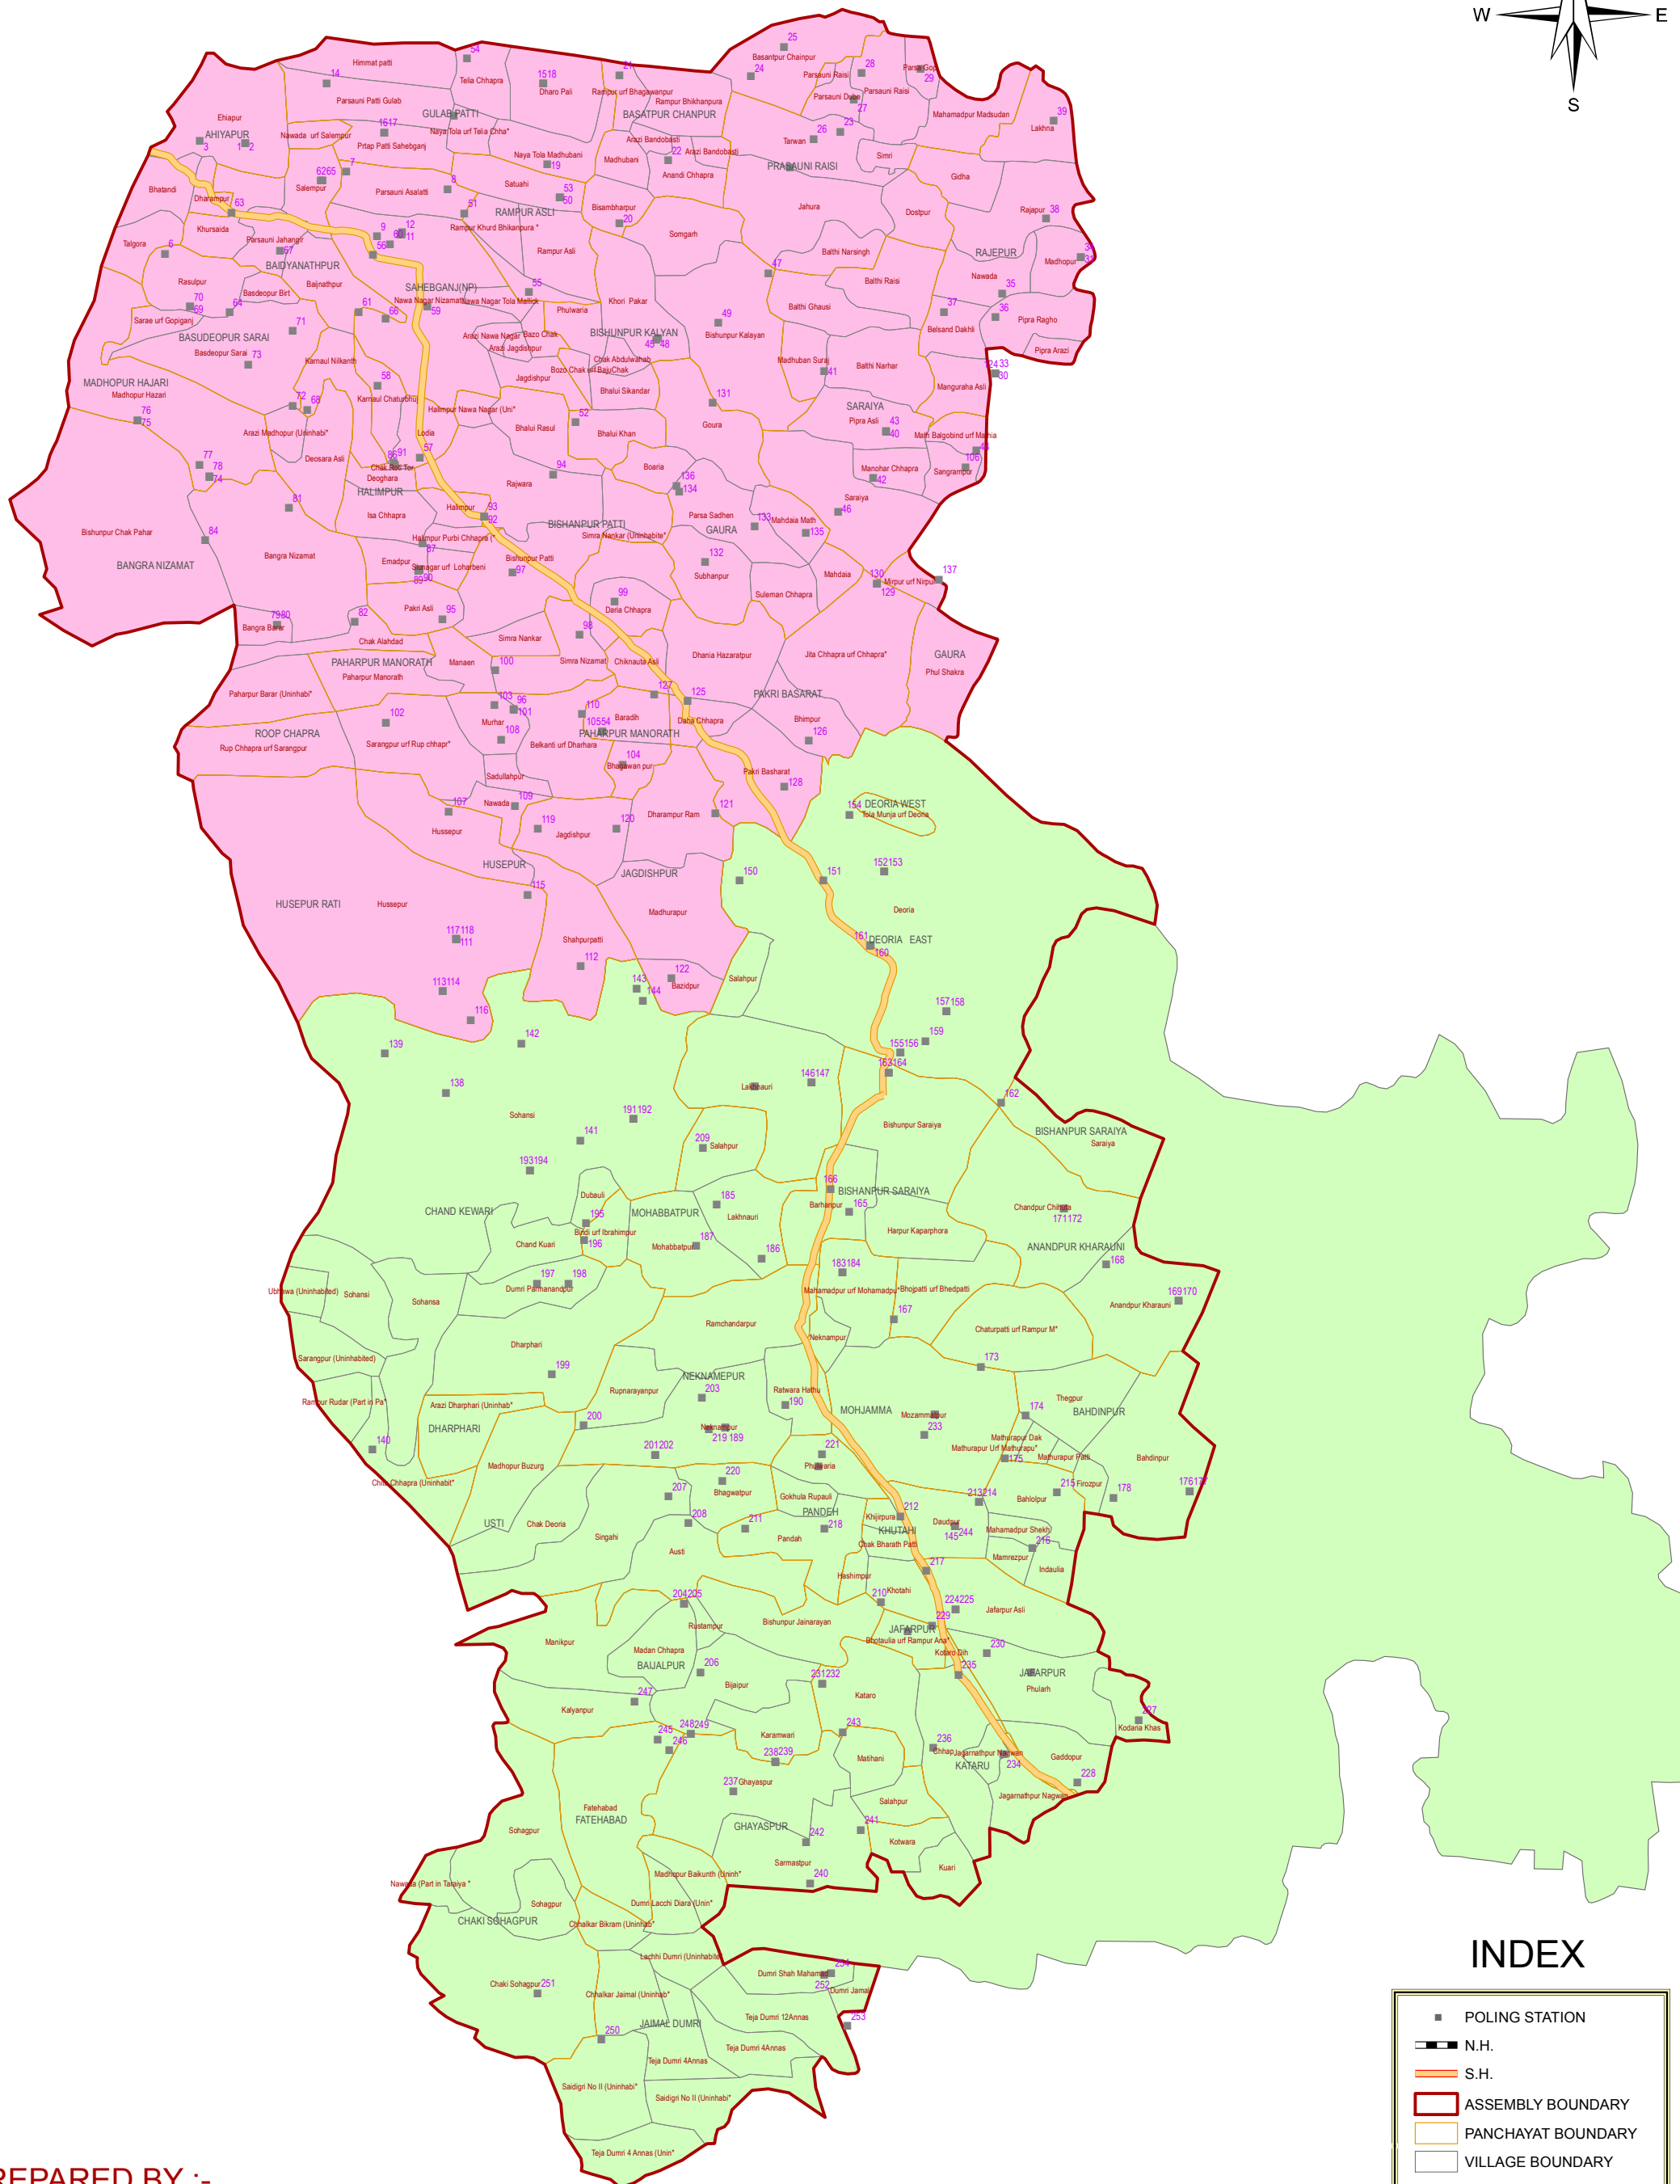

# SAHEBGANJ (098) ASSEMBLY CONSTITUENCY, DIST. MUZAFFARPUR, BIHAR

## INDEX

■	POLING STATION
—	N.H.
—	S.H.
—	ASSEMBLY BOUNDARY
—	PANCHAYAT BOUNDARY
—	VILLAGE BOUNDARY
<b>BLOCK BOUNDARY</b>	
■	PAROO
■	SAHEBGANJ
—	RAILWAYLINE

PREPARED BY :-

R.F. : 1:105,000