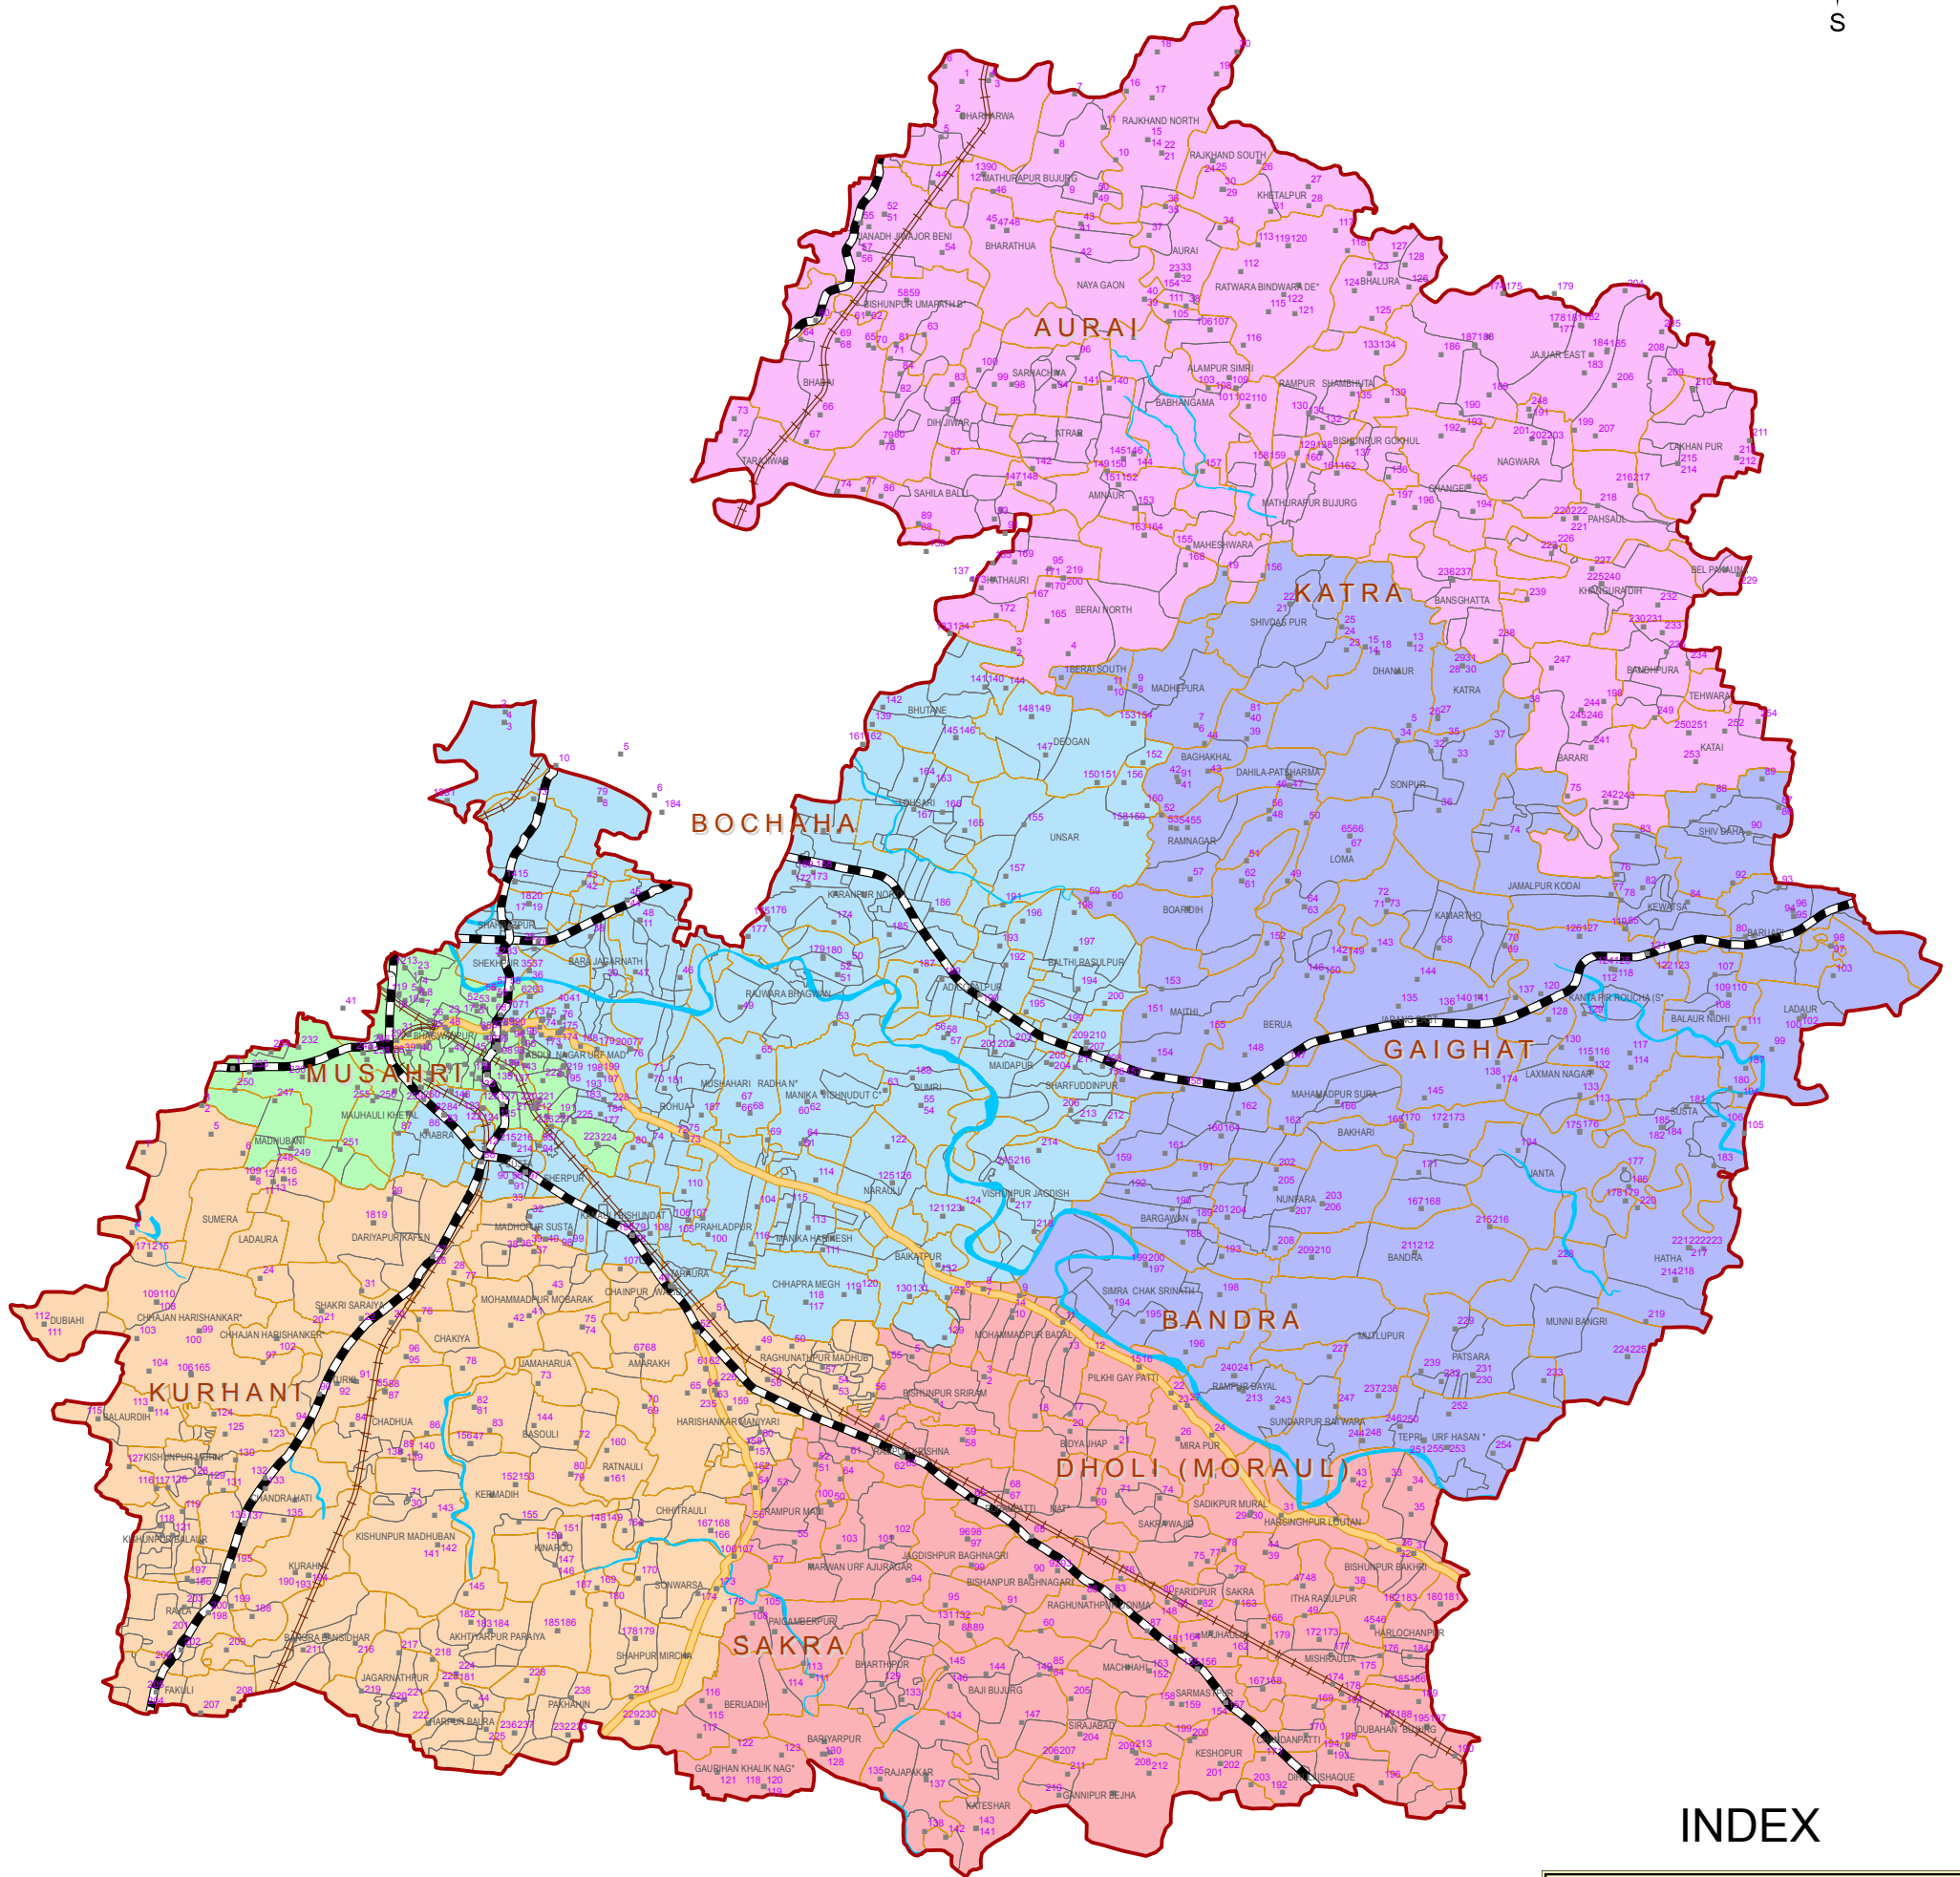

MUZAFFARPUR (15) PARLIAMENTARY CONSTITUENCY, BIHAR

26°22'30"N

26°22'30"N

26°12'0"N

26°12'0"N

26°1'30"N

26°1'30"N

25°5'10"N

25°5'10"N

INDEX

•	POLING STATION
	PARLIAMENTARY BOUNDARY
	PANCHAYAT BOUNDARY
	VILLAGE BOUNDARY
ASSEMBLY BOUNDARY	
	AURAI
	BOCHAHA (SC)
	GAIGHAT
	KURHANI
	MUZAFFARPUR
	SAKRA (SC)
	RIVER
	NH
	SH
	RAILWAYLINE

PREPARED BY :-

R.F. : 1:210,000