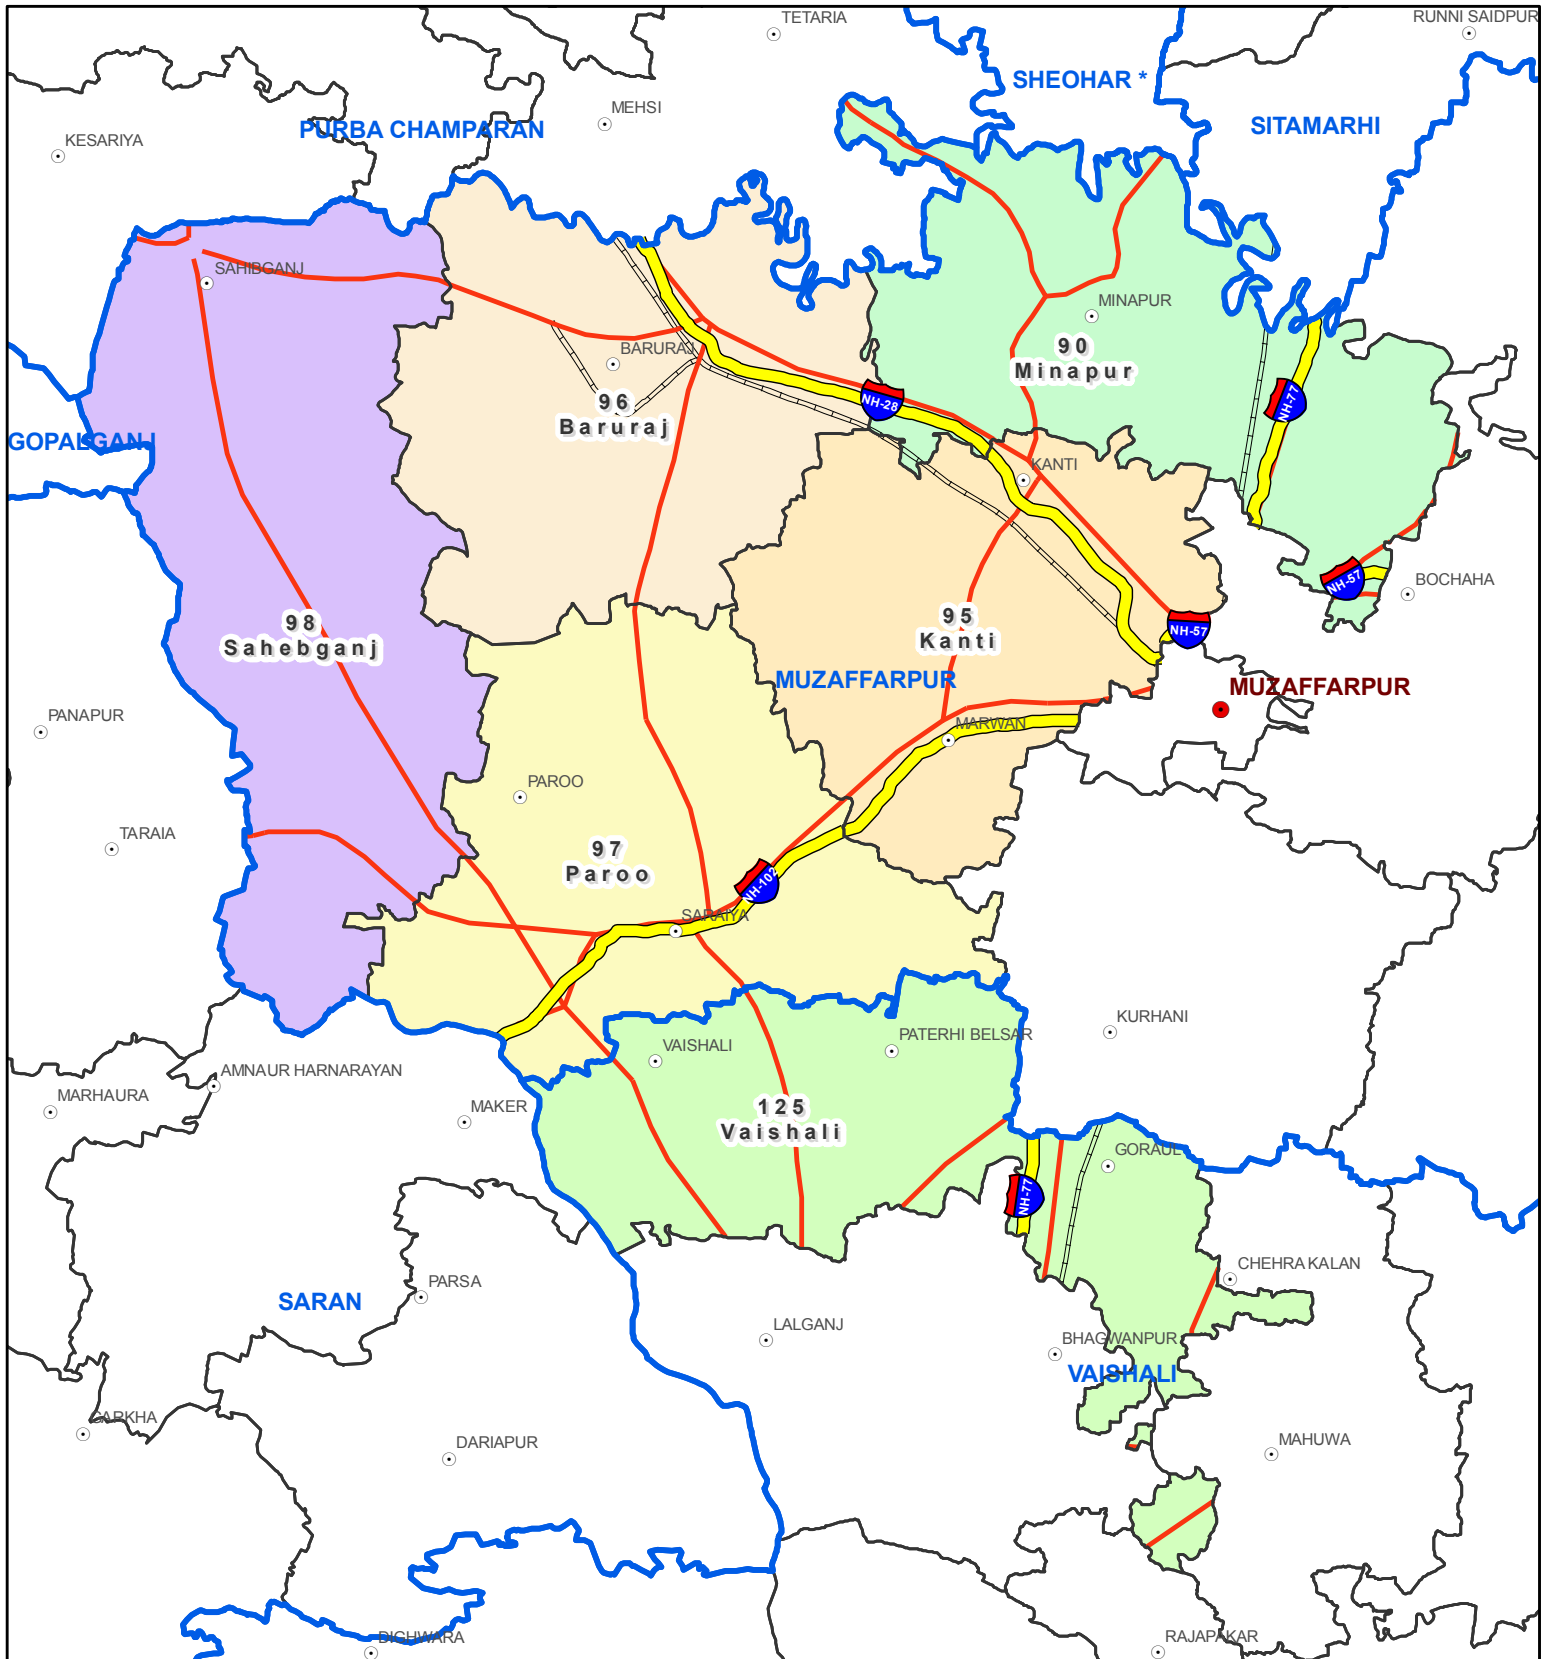

# Assembly Constituencies - Post delimitation

State : Bihar

PC : Vaishali

## Legend

- District Head Quarter
- Sub district hq
- ▭ All\_India\_States
- ▭ District Boundary
- ▭ Assembly Constituency
- ▬ National Highway
- ▬ Other road
- ▬ Railways